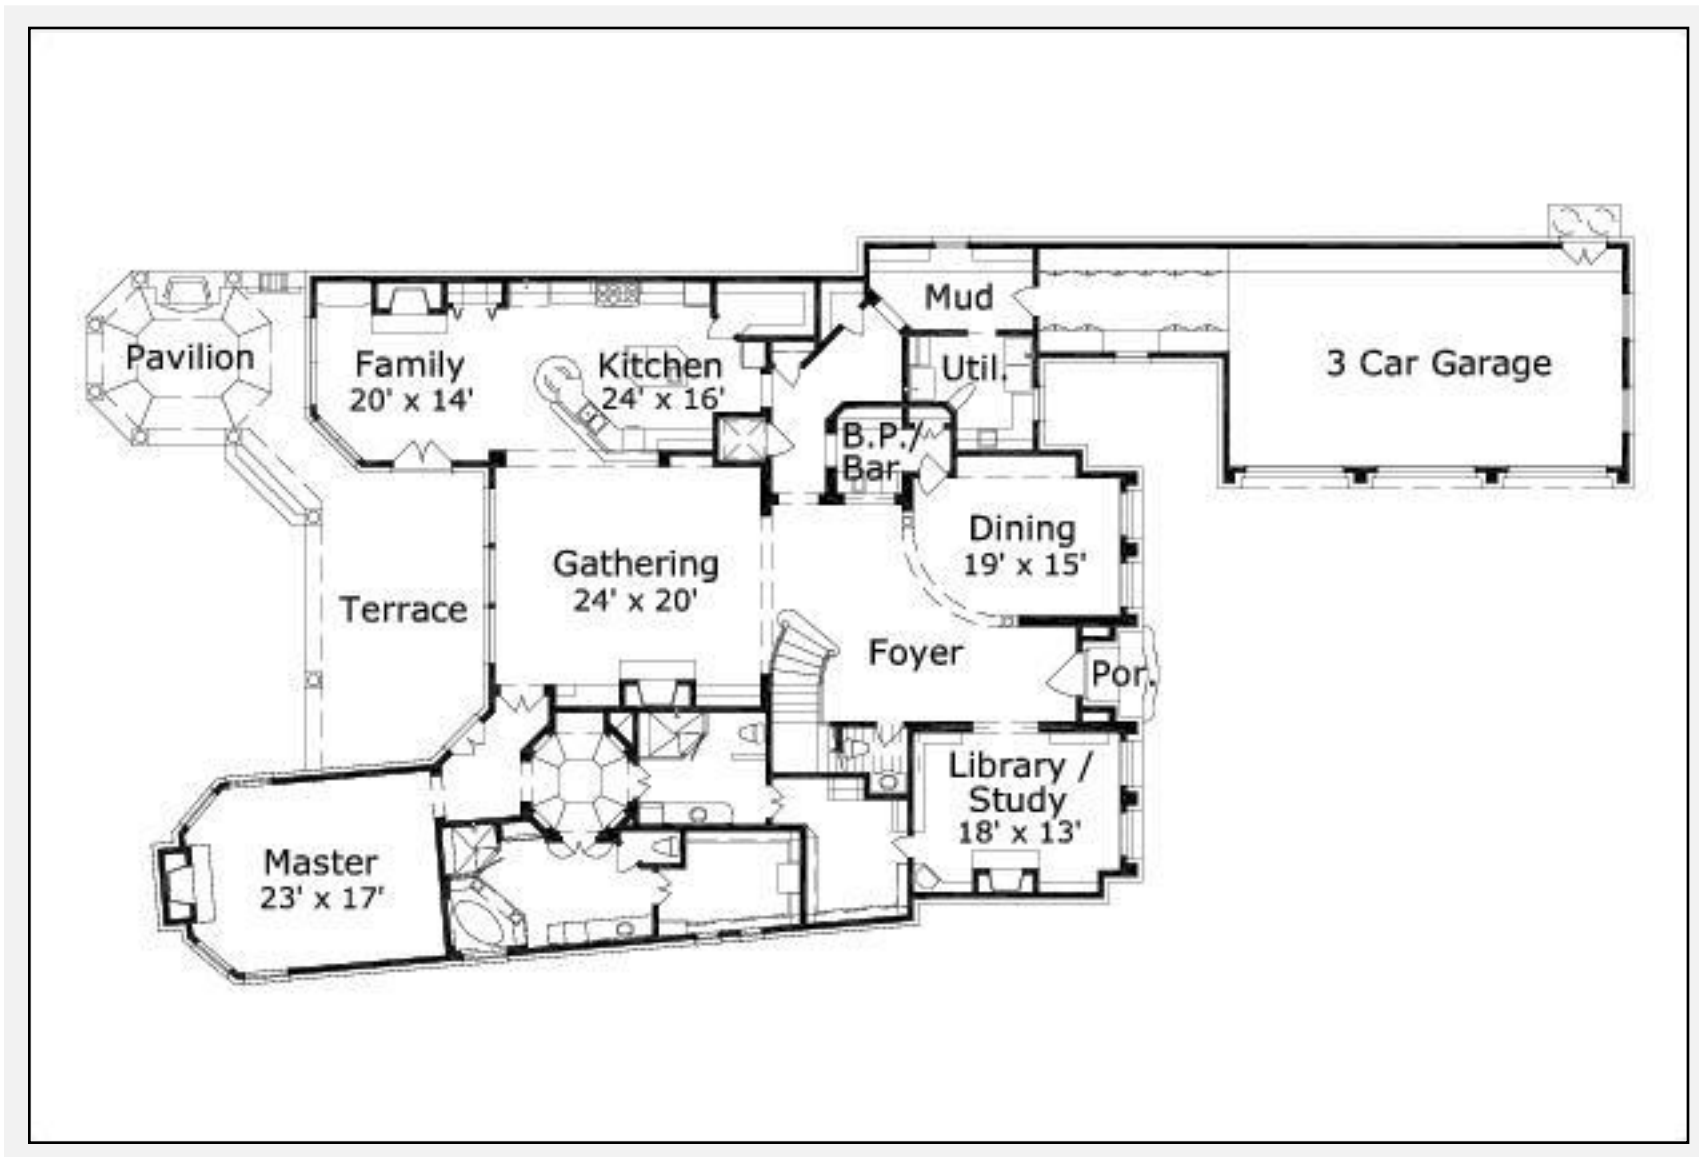

The Elm Creek 7502: Details

AS LOW AS \$250
FULLY CUSTOMIZABLE &
PROFESSIONALLY DESIGNED

Style	Traditional
Exterior Materials	Brick
Bedrooms	4
Bathrooms	4 / 2
Total Living Sq Ft	7,502
Total Covered Sq Ft	9,510
Dimensions (w x d x h)	68'6" x 141'8" x 37'8"

	First Floor	Other Floors	Other Features
Square Footage	4,339	3,163	
Bedrooms	1	3	
Ceiling Heights	12'0"	10'0"	
Master Bedroom	X		
Dining Room	X		
Living Room	X		
Family Room	X		
Game Room		X	
Study	X		
Guest Room		X	
Home Theater		X	

The Elm Creek 7502: Front Elevation

The Elm Creek 7502: Floor 1

The Elm Creek 7502: Floor 2