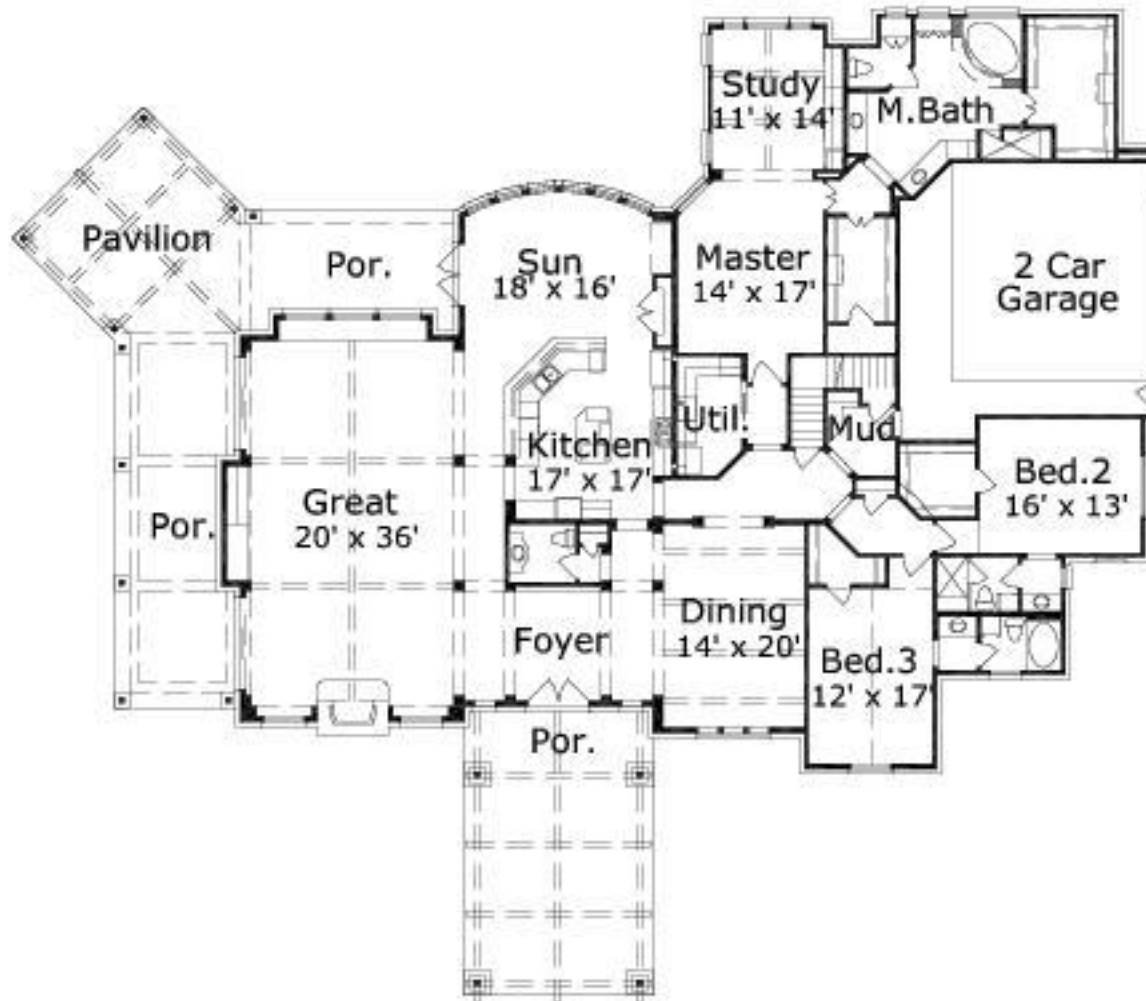

The Chiles Lake 4490: Floor 1