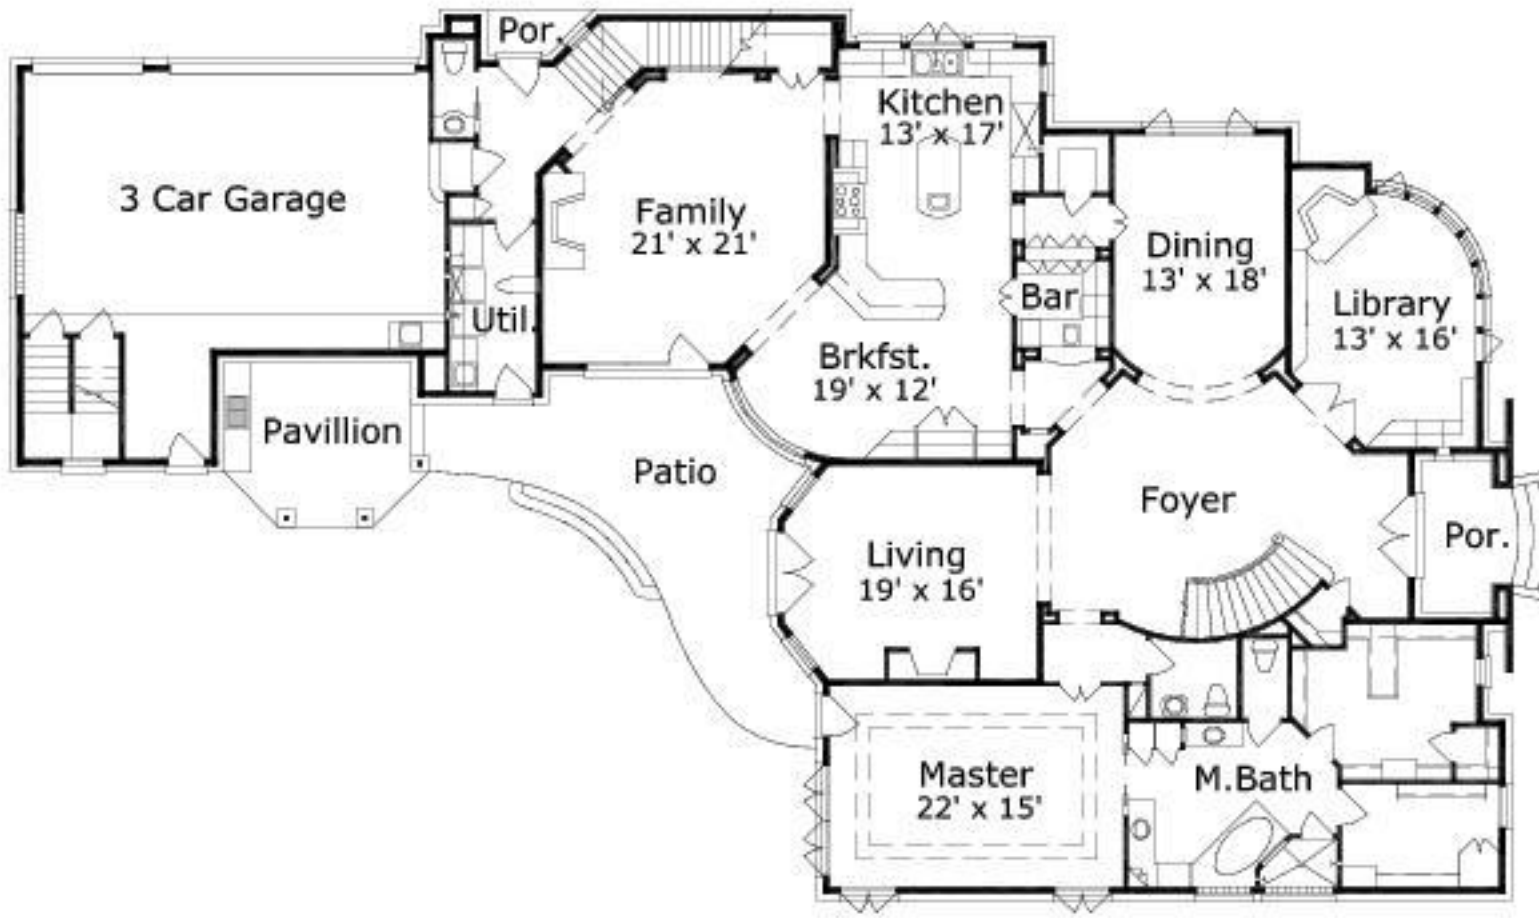

Baughman 6533: Details

AS LOW AS \$250
FULLY CUSTOMIZABLE &
PROFESSIONALLY DESIGNED

Style	Country French
Exterior Materials	Brick & Cultured Stone
Bedrooms	5
Bathrooms	4 / 2
Total Living Sq Ft	6,466
Total Covered Sq Ft	7,561
Dimensions (w x d x h)	65'4" x 110'0" x 34'10"

	First Floor	Other Floors	Other Features
Square Footage	3,618	2,848	
Bedrooms	1	4	
Ceiling Heights	10'0"	9'0"	
Master Bedroom	X		
Dining Room	X		
Living Room	X		
Family Room	X		
Game Room		X	
Study	X		
Guest Room		X	

Garage(s) Side Load Swing (Entry Facing)
Stairs Curved (3 flights)

Baughman 6533: Front Elevation

Baughman 6533: Floor 1

Baughman 6533: Floor 2