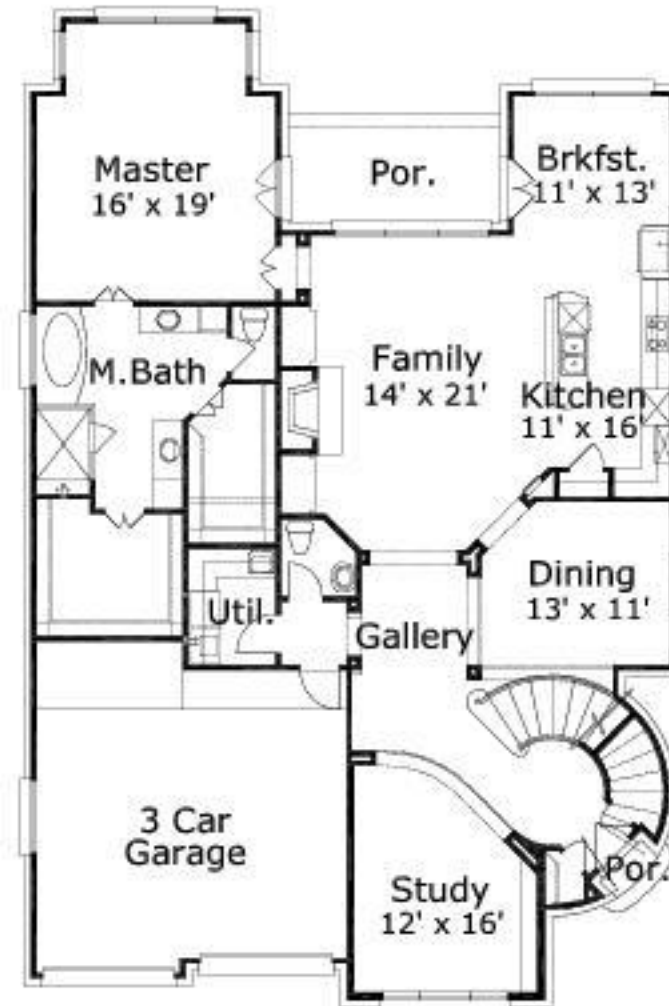

Allende 3583: Details

AS LOW AS \$250
FULLY CUSTOMIZABLE &
PROFESSIONALLY DESIGNED

Style	French
Exterior Materials	Brick and Stone
Bedrooms	4
Bathrooms	3 / 1
Total Living Sq Ft	3,583
Total Covered Sq Ft	4,162
Dimensions (w x d x h)	45'0" x 68'0" x 32'7"

	First Floor	Other Floors	Other Features
Square Footage	2,130	1,453	Covered Rear Porch
Bedrooms	1	3	Foyer
Ceiling Heights	10'0"	9'0"	Interior Balcony
Master Bedroom	X		Playroom
Dining Room	X		Rotunda
Living Room	X		Separate Master Closet
Game Room		X	
Study	X		
Guest Room		X	

Garage(s)	Front Load Straight In
Stairs	Spiral

Allende 3583: Front Elevation

Allende 3583: Floor 1

Allende 3583: Floor 2