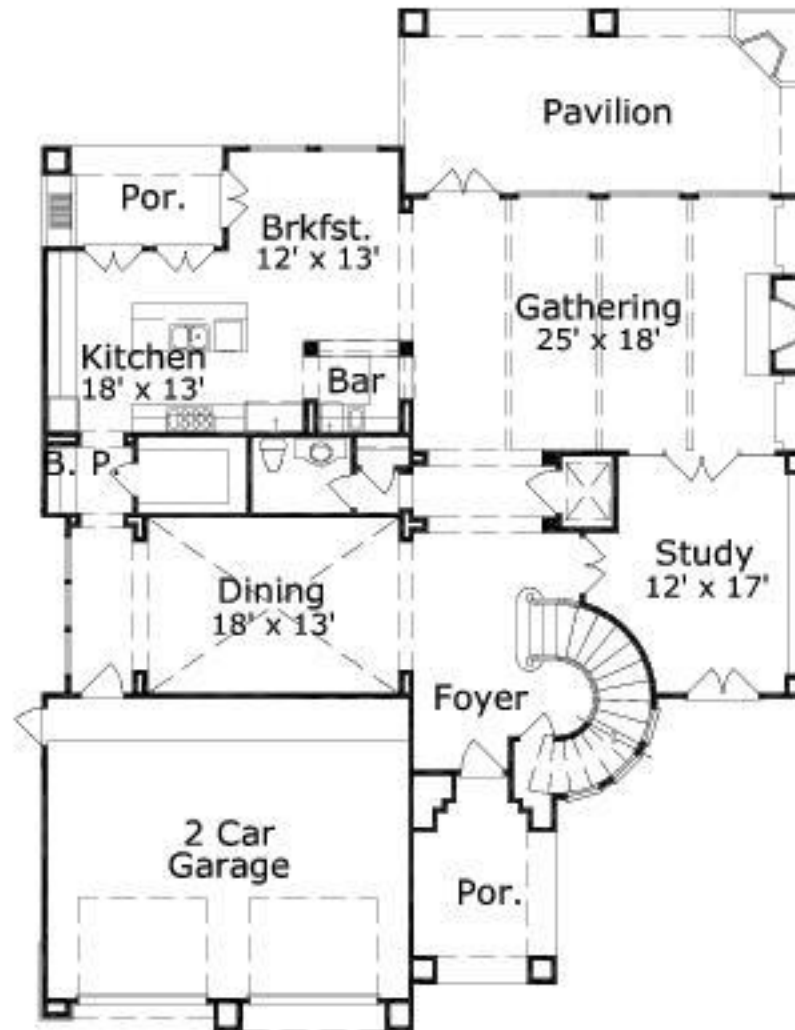

## Arundel 4566: Details

**AS LOW AS \$250**  
**FULLY CUSTOMIZABLE &**  
**PROFESSIONALLY DESIGNED**

<b>Style</b>	Mediterranean
<b>Exterior Materials</b>	Stone & Stucco
<b>Bedrooms</b>	4
<b>Bathrooms</b>	4 / 1
<b>Total Living Sq Ft</b>	4,566
<b>Total Covered Sq Ft</b>	5,869
<b>Dimensions (w x d x h)</b>	53'8" x 71'8" x 35'11"

	First Floor	Other Floors	Other Features
<b>Square Footage</b>	1,969	2,597	Butler Pantry    Outdoor Kitchen
<b>Bedrooms</b>	0	4	Covered Pavilion Playroom
<b>Ceiling Heights</b>	10'0"	9'0"	Covered Rear Porch Theater/Media
<b>Master Bedroom</b>		X	Exterior Balcony
<b>Dining Room</b>	X		Foyer
<b>Living Room</b>	X		Gallery
<b>Study</b>	X		Interior Balcony
<b>Guest Room</b>		X	Master Fireplace
<b>Home Theater</b>		X	Master with Sitting Area
			Optional Elevator
			Outdoor Fireplace

<b>Garage(s)</b>	Front Load Straight In
<b>Stairs</b>	Spiral

## Arundel 4566: Floor 2