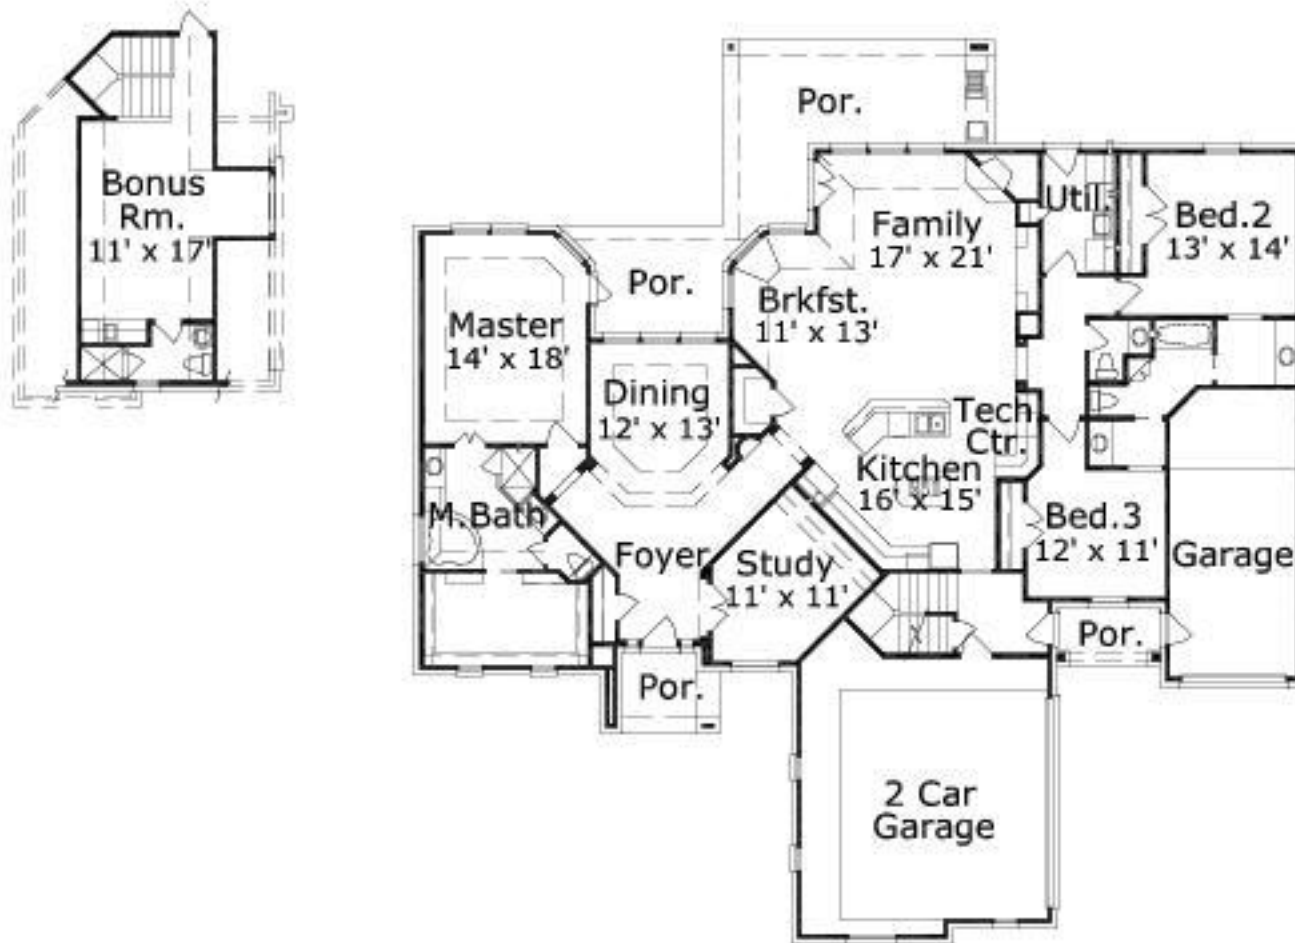

Annalane 3085: Details

AS LOW AS \$250
FULLY CUSTOMIZABLE &
PROFESSIONALLY DESIGNED

Style	Country French
Exterior Materials	Brick and Stone
Bedrooms	4
Bathrooms	3 / 1
Total Living Sq Ft	3,085
Total Covered Sq Ft	4,451
Dimensions (w x d x h)	77'0" x 78'0" x 25'8"

	First Floor	Other Floors	Other Features
Square Footage	2,762	323	Art Niche
Bedrooms	3	1	Bonus Room
Ceiling Heights	9'0"	8'0"	Covered Rear Porch
Master Bedroom	X		Foyer
Dining Room	X		Outdoor Kitchen
Living Room	X		
Family Room	X		
Game Room		X	
Study	X		
Guest Room	X		
Home Theater		X	

Garage(s) Side Load Swing (Entry Facing)
Stairs Standard

Annalane 3085: Front Elevation

Annalane 3085: Floor 1

Annalane 3085: Floor 2