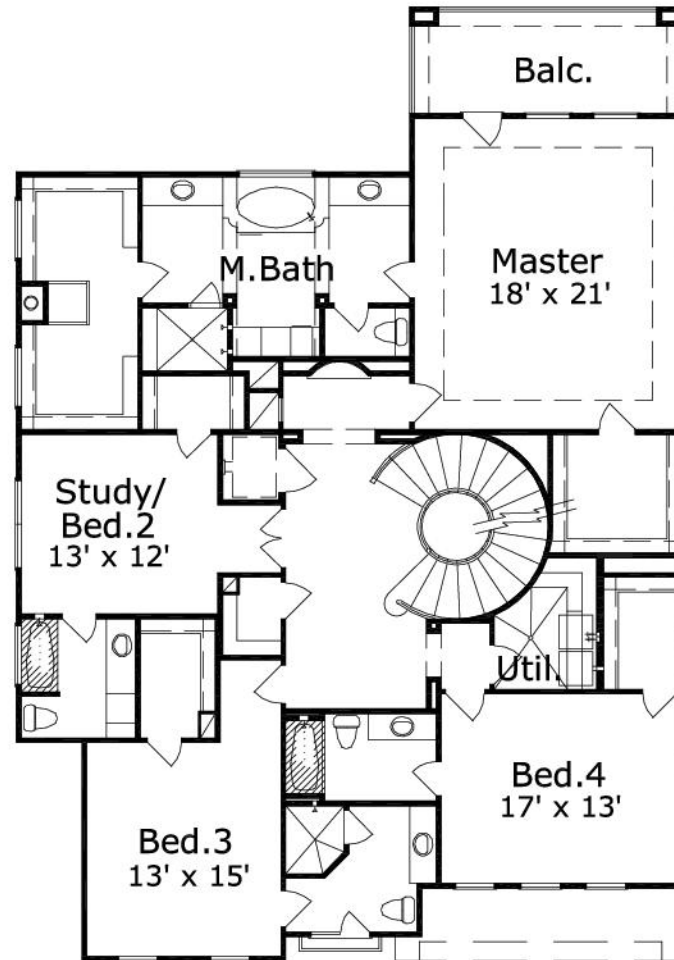

Alho 4781 : Details

AS LOW AS \$250
FULLY CUSTOMIZABLE &
PROFESSIONALLY DESIGNED

Style	Mediterranean/Tuscan
Exterior Material	Stucco
Bedrooms	5
Bathrooms	5 / 1
Total Living Sq Ft	4,781
Total Covered Sq Ft	5,613
Dimensions (w x d x h)	46' 0" x 65' 6" x 38' 10"

	First Floor	Other Floors	Other Features	
Square Footage	1,935	2,846	Bar	Butler Pantry
Master Bedroom		X	Cov'd. Front Porch	Cov'd. Rear Porch
Dining Room	X		Ext. Balcony	Foyer
Living Room	X		Groin Vault	Home Office
Family Room	X		Optional Elevator	Outdoor Kitchen
Game Room		X	Sep. Master Closet	Wine Room
Study		X		
Guest Room		X		

Garage(s) 2 car, Front Load, Straight In
Stairs Spiral

Alho 4781 : Front Elevation

Alho 4781 : Floor 1

Alho 4781 : Floor 2

Alho 4781 : Floor 3