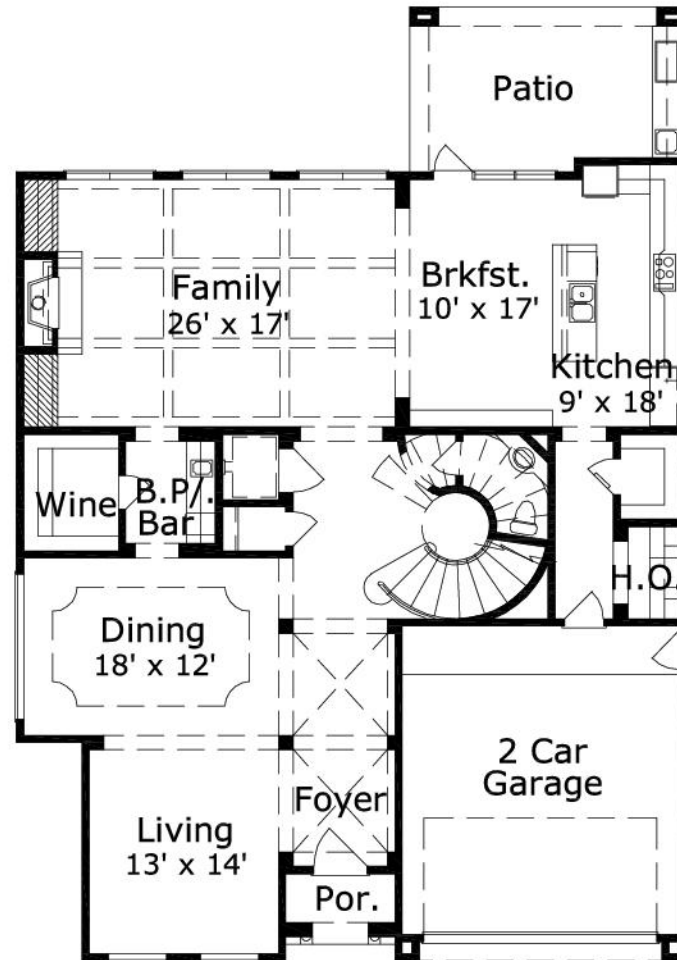

Alho 4781 : Details

AS LOW AS \$250
FULLY CUSTOMIZABLE &
PROFESSIONALLY DESIGNED

Style	Mediterranean/Tuscan
Exterior Material	Stucco
Bedrooms	5
Bathrooms	5 / 1
Total Living Sq Ft	4,781
Total Covered Sq Ft	5,613
Dimensions (w x d x h)	46' 0" x 65' 6" x 38' 10"

	First Floor	Other Floors	Other Features	
Square Footage	1,935	2,846	Bar	Butler Pantry
Master Bedroom		X	Cov'd. Front Porch	Cov'd. Rear Porch
Dining Room	X		Ext. Balcony	Foyer
Living Room	X		Groin Vault	Home Office
Family Room	X		Optional Elevator	Outdoor Kitchen
Game Room		X	Sep. Master Closet	Wine Room
Study		X		
Guest Room		X		

Garage(s) 2 car, Front Load, Straight In
Stairs Spiral

Alho 4781 : Front Elevation

Alho 4781 : Floor 1

Alho 4781 : Floor 2

Alho 4781 : Floor 3