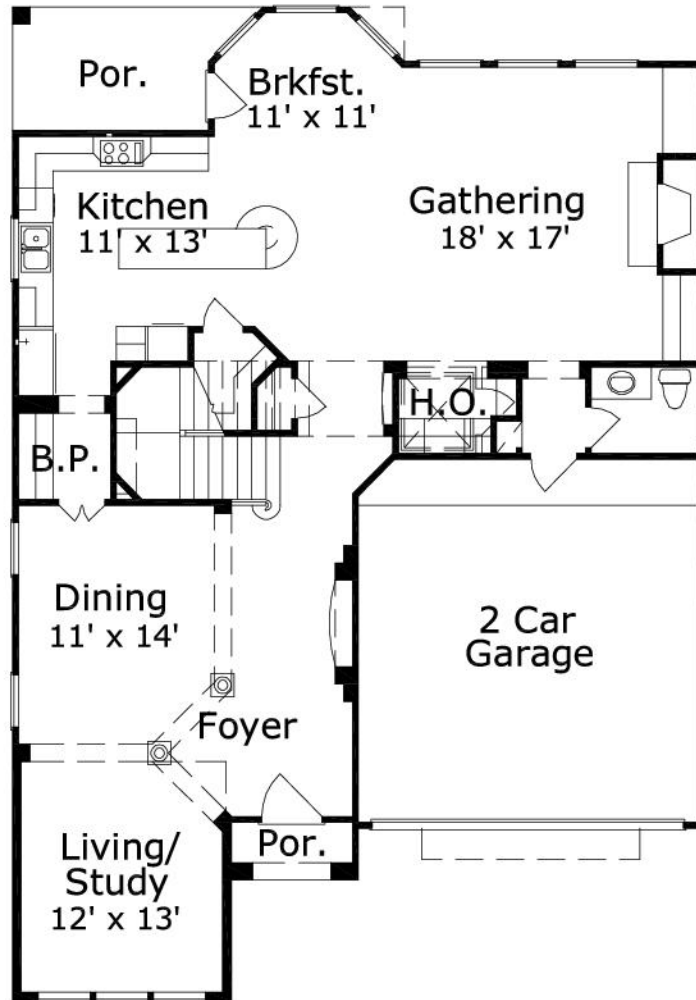

Amboise 3216 : Details

AS LOW AS \$250
FULLY CUSTOMIZABLE &
PROFESSIONALLY DESIGNED

Style	Mediterranean/Tuscan
Exterior Material	Stucco
Bedrooms	4
Bathrooms	3 / 1
Total Living Sq Ft	3,216
Total Covered Sq Ft	3,749
Dimensions (w x d x h)	40' 0" x 57' 6" x 33' 1"

	First Floor	Other Floors	Other Features	
Square Footage	1,451	1,765	Art Niche	Butler Pantry
Master Bedroom		X	Cov'd. Front Porch	Foyer
Dining Room	X		Home Office	Optional Elevator
Living Room	X		Tile Roof	
Family Room	X			
Game Room		X		
Study	X			
Guest Room		X		

Garage(s) 2 car, Front Load, Straight In
Stairs Split

Amboise 3216 : Front Elevation

Amboise 3216 : Floor 1

Amboise 3216 : Floor 2