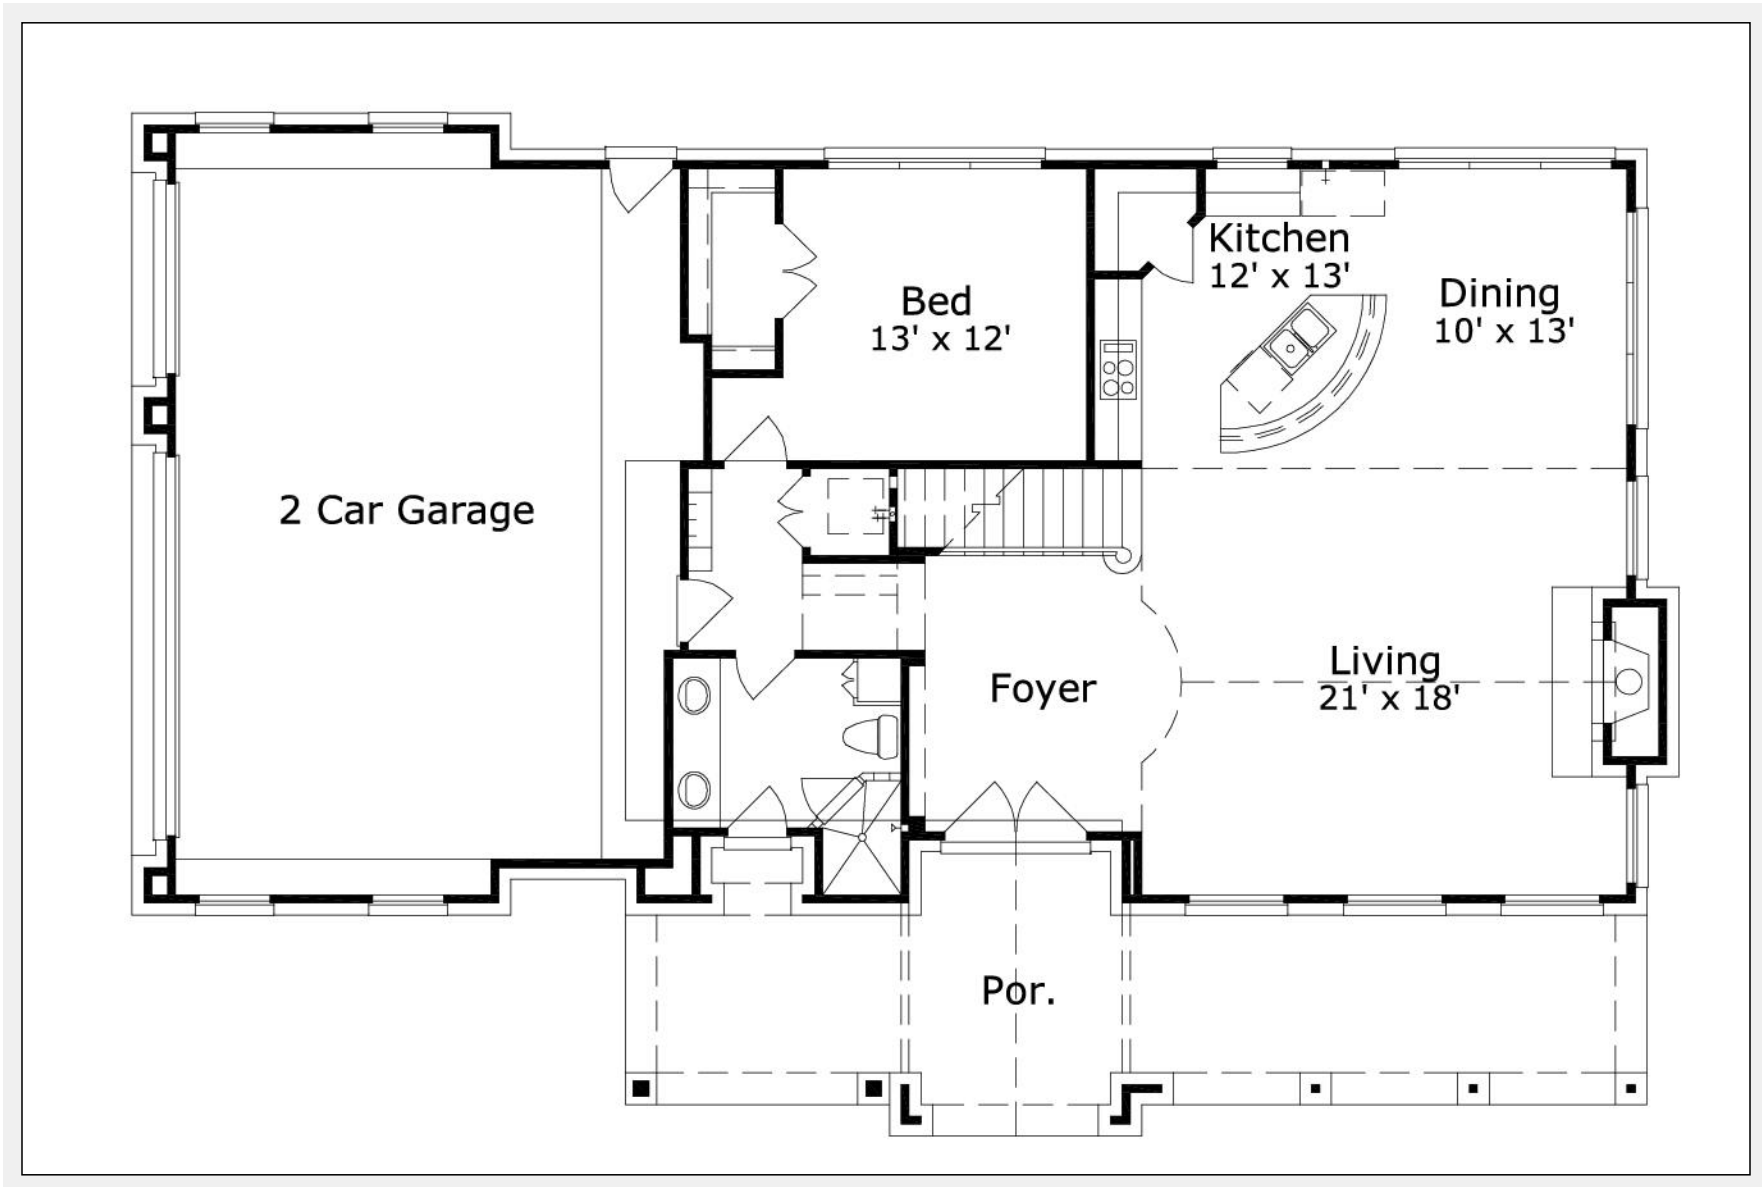

Bellenden 1568 : Details

AS LOW AS \$250
FULLY CUSTOMIZABLE &
PROFESSIONALLY DESIGNED

Style Country French
Exterior Material Cultured Stone
Bedrooms 1
Bathrooms 1 / 0
Total Living Sq Ft 1,568
Total Covered Sq Ft 2,715
Dimensions (w x d x h) 65' 4" x 43' 2" x 25' 6"

	First Floor	Other Floors	Other Features	
Square Footage	1,295	273	Bench & Cubbies	Cov'd. Front Porch
Master Bedroom	X		Foyer	Loft
Dining Room	X		Storage	
Living Room	X			
Guest Room	X			
Garage(s)	2 car, Front Load, Swing (Side Facing)			
Stairs	Standard			

Bellenden 1568 : Front Elevation

Bellenden 1568 : Floor 1

Bellenden 1568 : Floor 2