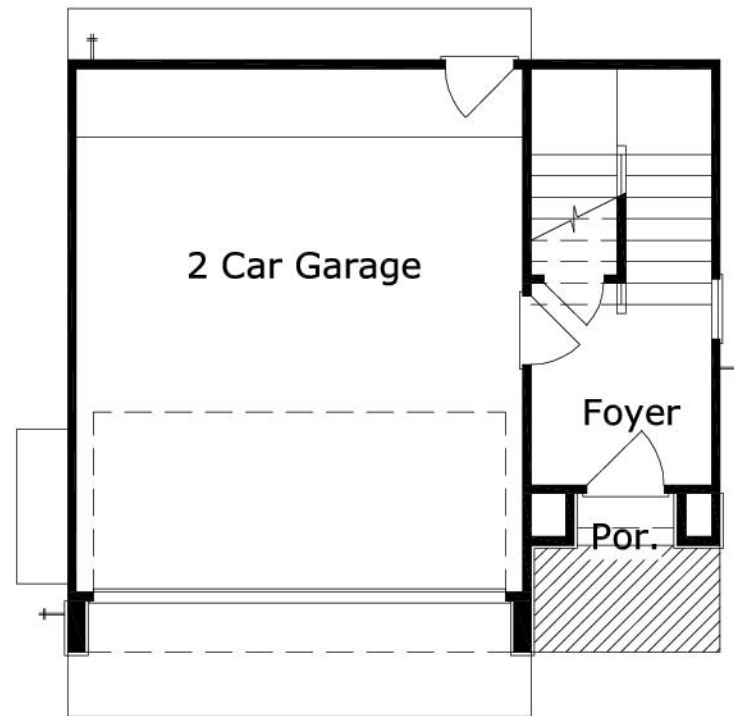

Southgate 1399 : Floor 1