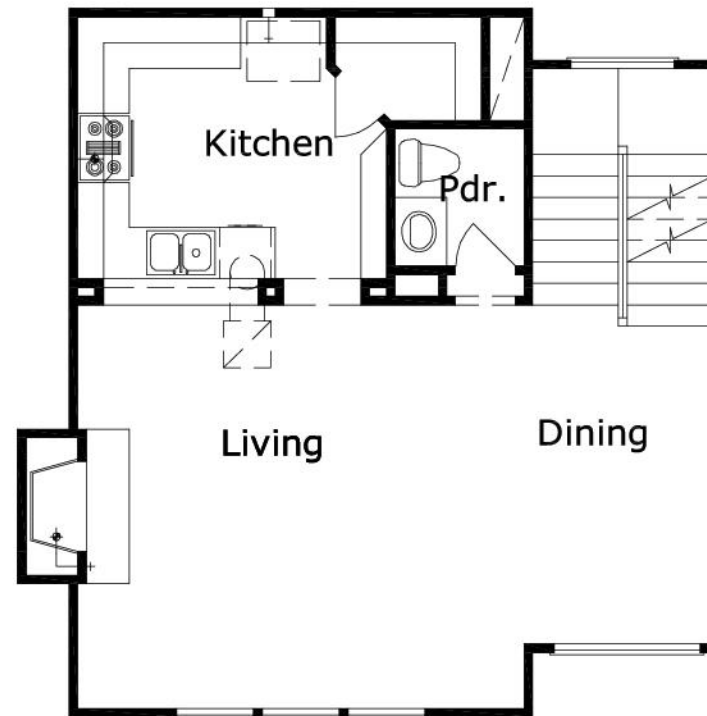

Southgate 1399 : Floor 2