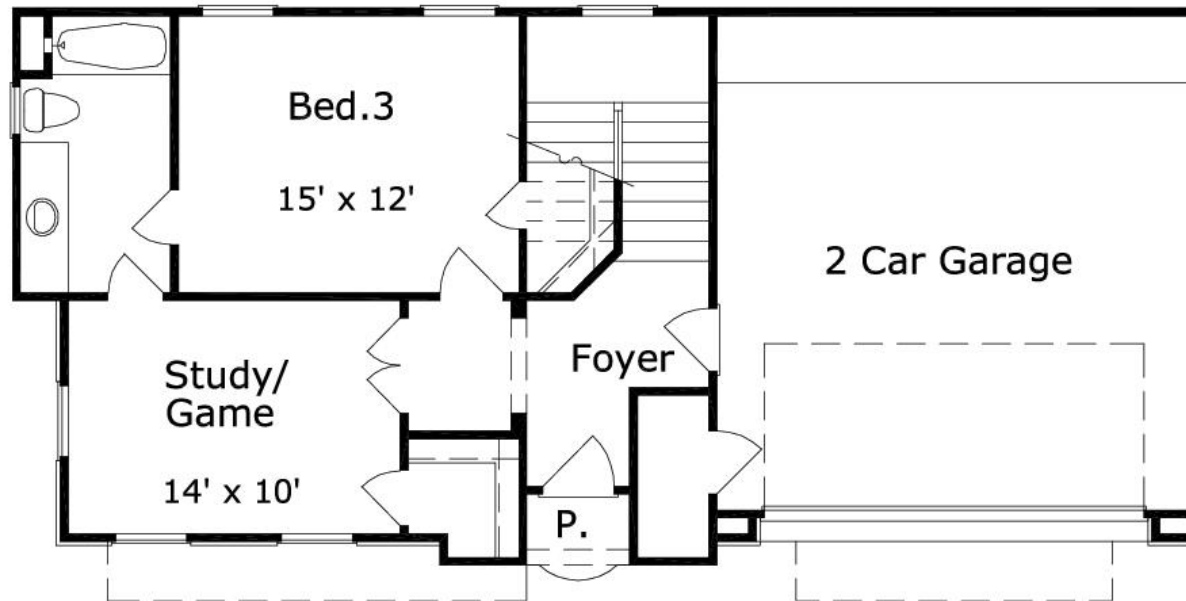

Madeleine 2846: Details

Style	Victorian
Exterior Materials	Brick and Stone
Bedrooms	3
Bathrooms	3 / 1
Total Living Sq Ft	2,846
Total Covered Sq Ft	3,428
Dimensions (w x d x h)	50'0" x 23'6" x 40'0"

AS LOW AS \$250
FULLY CUSTOMIZABLE &
PROFESSIONALLY DESIGNED

	First Floor	Other Floors	Other Features
Square Footage	698	2,208	Ext. Balcony
Bedrooms	1	2	Foyer
Ceiling Heights	9'0"	10'0"	
Master Bedroom		X	
Dining Room		X	
Living Room		X	
Family Room		X	
Game Room	X		
Study	X		
Guest Room	X		
Garage(s)	Front Load Straight In		
Stairs	Standard		

Madeleine 2846: Front Elevation

Madeleine 2846: Floor 1

Madeleine 2846: Floor 2

Madeleine 2846: Floor 3