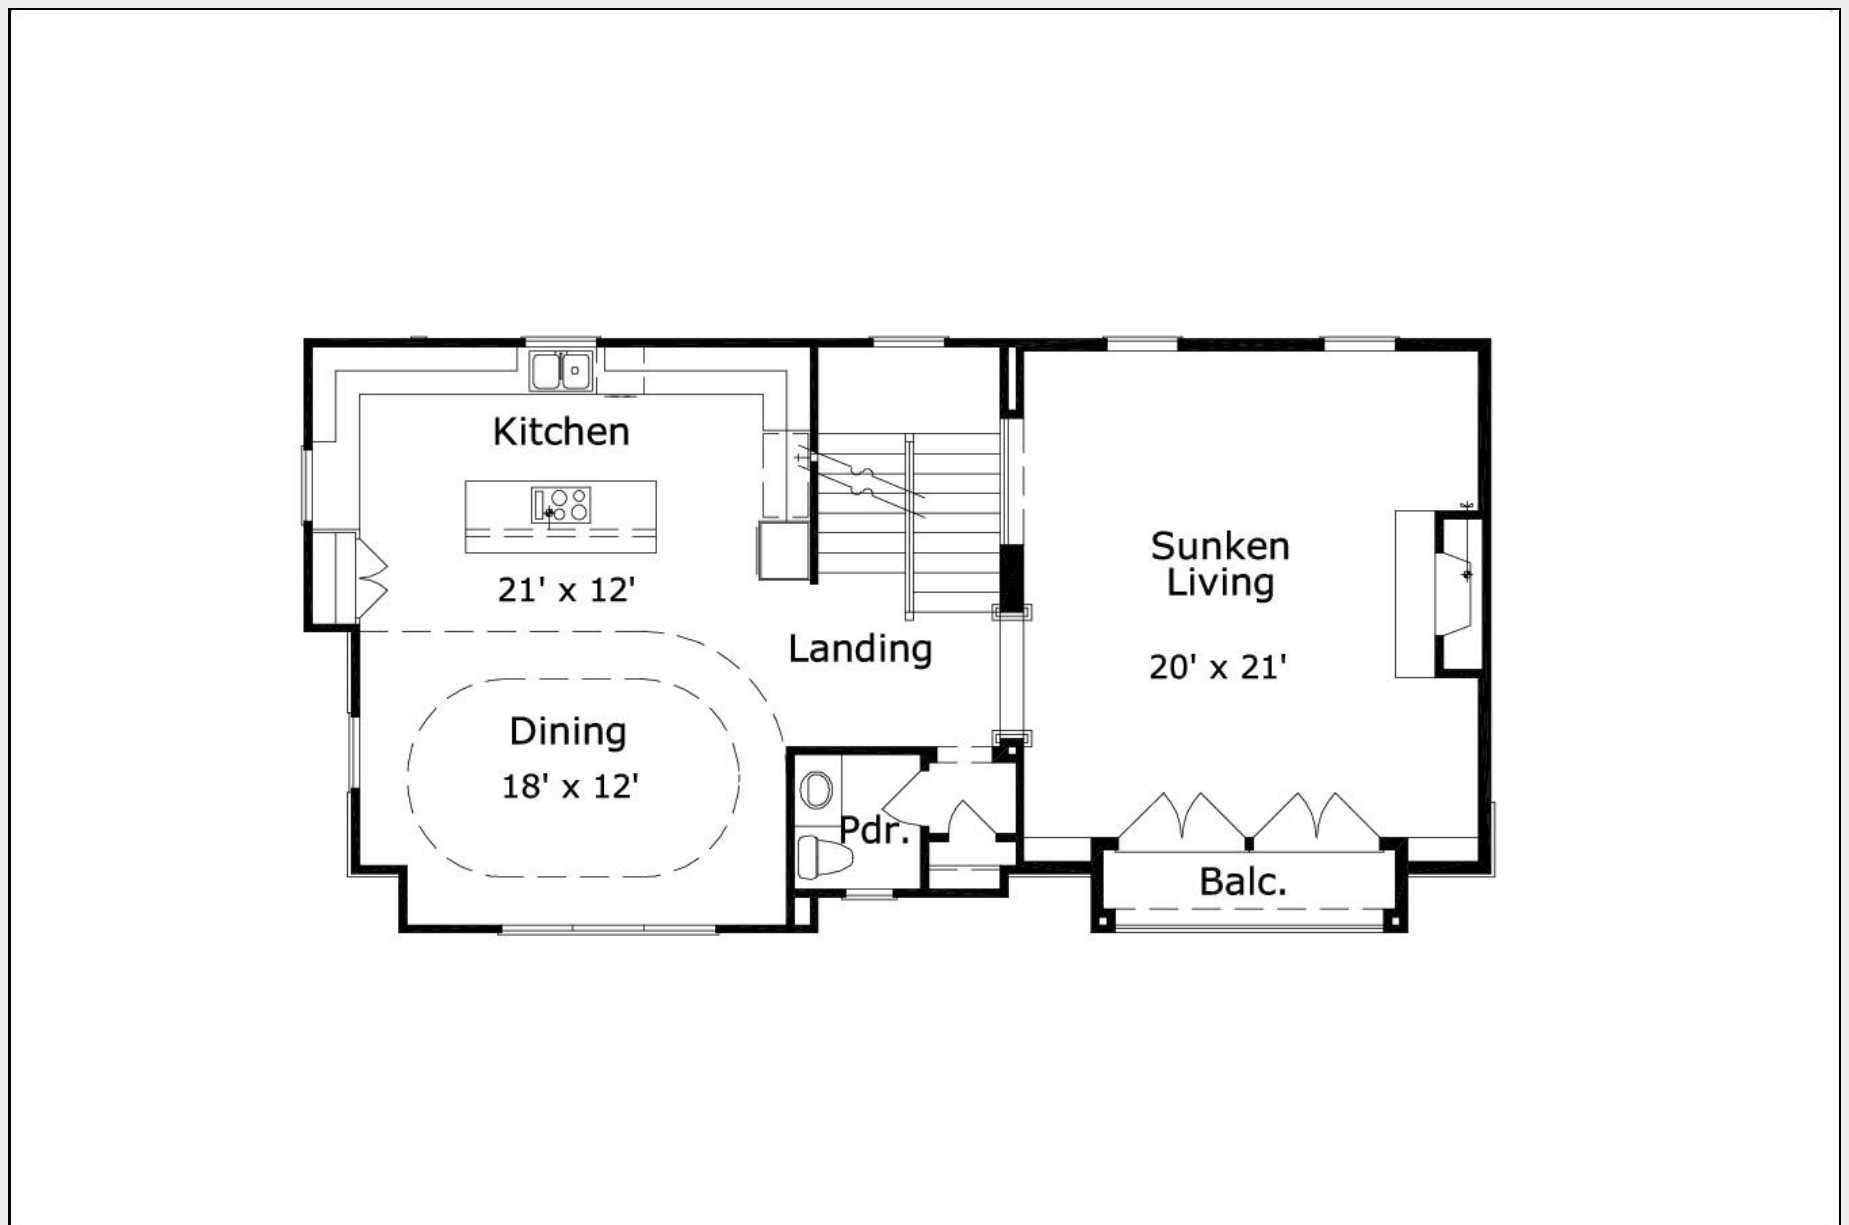

Madeleine 2846: Details

Style	Victorian
Exterior Materials	Brick and Stone
Bedrooms	3
Bathrooms	3 / 1
Total Living Sq Ft	2,846
Total Covered Sq Ft	3,428
Dimensions (w x d x h)	50'0" x 23'6" x 40'0"

AS LOW AS \$250
FULLY CUSTOMIZABLE &
PROFESSIONALLY DESIGNED

	First Floor	Other Floors	Other Features
Square Footage	698	2,208	Ext. Balcony
Bedrooms	1	2	Foyer
Ceiling Heights	9'0"	10'0"	
Master Bedroom		X	
Dining Room		X	
Living Room		X	
Family Room		X	
Game Room	X		
Study	X		
Guest Room	X		
Garage(s)	Front Load Straight In		
Stairs	Standard		

Madeleine 2846: Front Elevation

Madeleine 2846: Floor 1

Madeleine 2846: Floor 2

Madeleine 2846: Floor 3