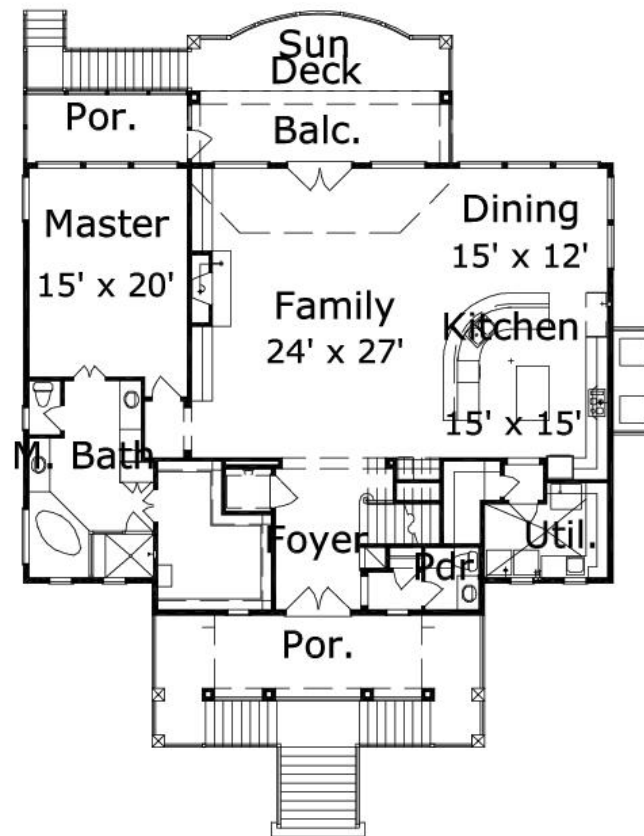

Nopales 3987: Details

Style	Beach House
Exterior Materials	Siding
Bedrooms	4
Bathrooms	4 / 1
Total Living Sq Ft	3,987
Total Covered Sq Ft	7,451
Dimensions (w x d x h)	55'0" x 68'8" x 49'4"

AS LOW AS \$250
FULLY CUSTOMIZABLE &
PROFESSIONALLY DESIGNED

	First Floor	Other Floors	Other Features
Square Footage	1,593	3,987	Dock Side Veranda
Bedrooms	0	4	Ext. Balcony
Ceiling Heights	11'0"	10'0"	Foyer
Master Bedroom		X	Outdoor Kitchen
Dining Room		X	
Living Room		X	
Family Room		X	
Study		X	
Guest Room		X	
Garage(s)	Front Load Straight In		
Stairs	Standard (2 flights)		

Notes

The dockside living square footage is not included in the living square footage. The additional square footage is 1593 sq. ft.

Nopales 3987: Front Elevation

Nopales 3987: Floor 1

Nopales 3987: Floor 2

Nopales 3987: Floor 3