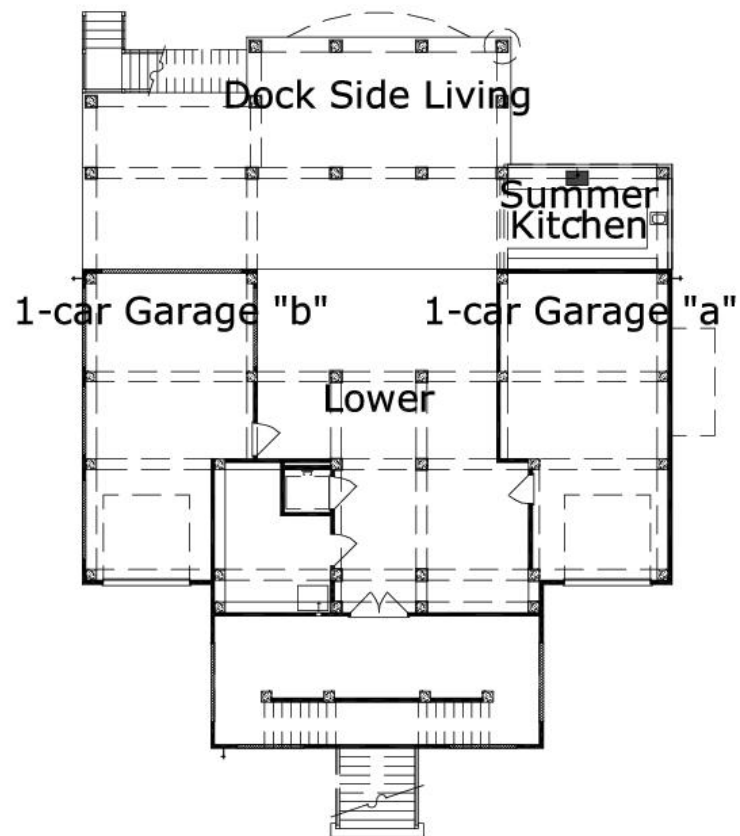

Nopales 3987: Details

Style	Beach House
Exterior Materials	Siding
Bedrooms	4
Bathrooms	4 / 1
Total Living Sq Ft	3,987
Total Covered Sq Ft	7,451
Dimensions (w x d x h)	55'0" x 68'8" x 49'4"

AS LOW AS \$250
FULLY CUSTOMIZABLE &
PROFESSIONALLY DESIGNED

	First Floor	Other Floors	Other Features
Square Footage	1,593	3,987	Dock Side Veranda
Bedrooms	0	4	Ext. Balcony
Ceiling Heights	11'0"	10'0"	Foyer
Master Bedroom		X	Outdoor Kitchen
Dining Room		X	
Living Room		X	
Family Room		X	
Study		X	
Guest Room		X	
Garage(s)	Front Load Straight In		
Stairs	Standard (2 flights)		

Notes

The dockside living square footage is not included in the living square footage. The additional square footage is 1593 sq. ft.

Nopales 3987: Front Elevation

Nopales 3987: Floor 1

Nopales 3987: Floor 2