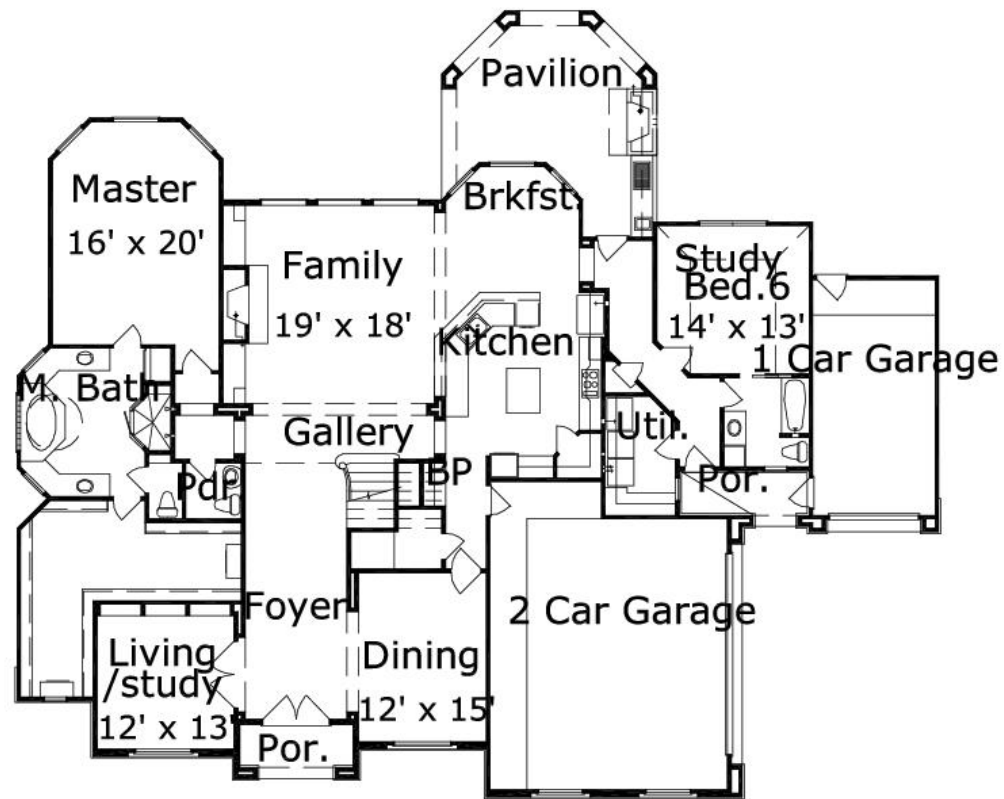

## Grover 4506: Details

Style	Mediterranean
Exterior Materials	Stone & Stucco
Bedrooms	5
Bathrooms	5 / 1
Total Living Sq Ft	4,506
Total Covered Sq Ft	5,995
Dimensions (w x d x h)	82'10" x 70'8" x 35'5"

**AS LOW AS \$250**  
**FULLY CUSTOMIZABLE &**  
**PROFESSIONALLY DESIGNED**

	First Floor	Other Floors	Other Features
Square Footage	2,834	1,672	
Bedrooms	2	3	
Ceiling Heights	10'0"	9'0"	
Master Bedroom	X		
Dining Room	X		
Living Room	X		
Family Room	X		
Study	X		
Guest Room		X	
Garage(s)	Front Load Split		
Stairs	Standard		

## Grover 4506: Front Elevation

Grover 4506: Floor 1

## Grover 4506: Floor 2