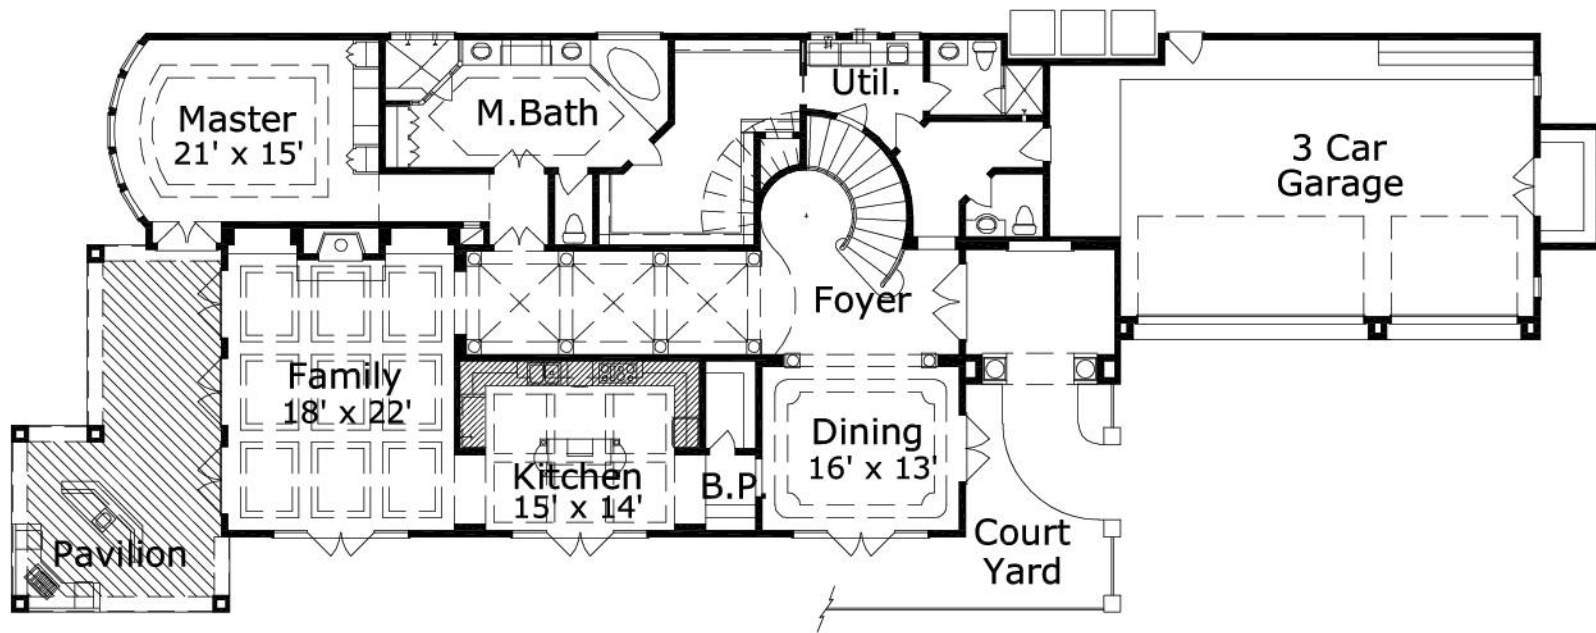

Alec 3538 : Details

Style	Mediterranean
Exterior Material	Stucco
Bedrooms	3
Bathrooms	2 / 1
Total Living Sq Ft	3,538
Total Covered Sq Ft	5,178
Dimensions (w x d x h)	46' 0" x 126' 6" x 33' 1"

AS LOW AS \$250
FULLY CUSTOMIZABLE &
PROFESSIONALLY DESIGNED

	First Floor	Other Floors	Other Features
Square Footage	2,613	925	
Master Bedroom	X		
Dining Room	X		
Living Room	X		
Family Room	X		
Game Room		X	
Study	X		
Guest Room		X	

Garage(s) 3 car, Front Load, Swing (Entry Facing)
Stairs Spiral

Alec 3538 : Front Elevation

Alec 3538 : Floor 1

Alec 3538 : Floor 2