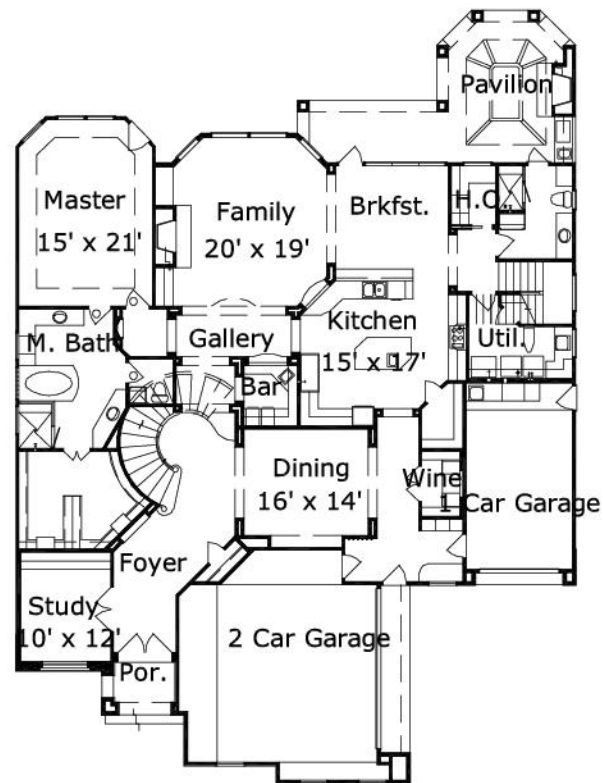

Candelabra 4955 : Details

AS LOW AS \$250
FULLY CUSTOMIZABLE &
PROFESSIONALLY DESIGNED

Style	Tuscan
Exterior Material	Stone & Stucco
Bedrooms	5
Bathrooms	3 / 1
Total Living Sq Ft	4,955
Total Covered Sq Ft	6,657
Dimensions (w x d x h)	63' 0" x 87' 0" x 32' 8"

	First Floor	Other Floors	Other Features
Square Footage	2,956	1,999	
Master Bedroom	X		
Dining Room	X		
Living Room	X		
Family Room	X		
Study	X		
Guest Room		X	

Garage(s) 3 car, Front Load, Split
Stairs Spiral

Candelabra 4955 : Front Elevation

Candelabra 4955 : Floor 1

Candelabra 4955 : Floor 2