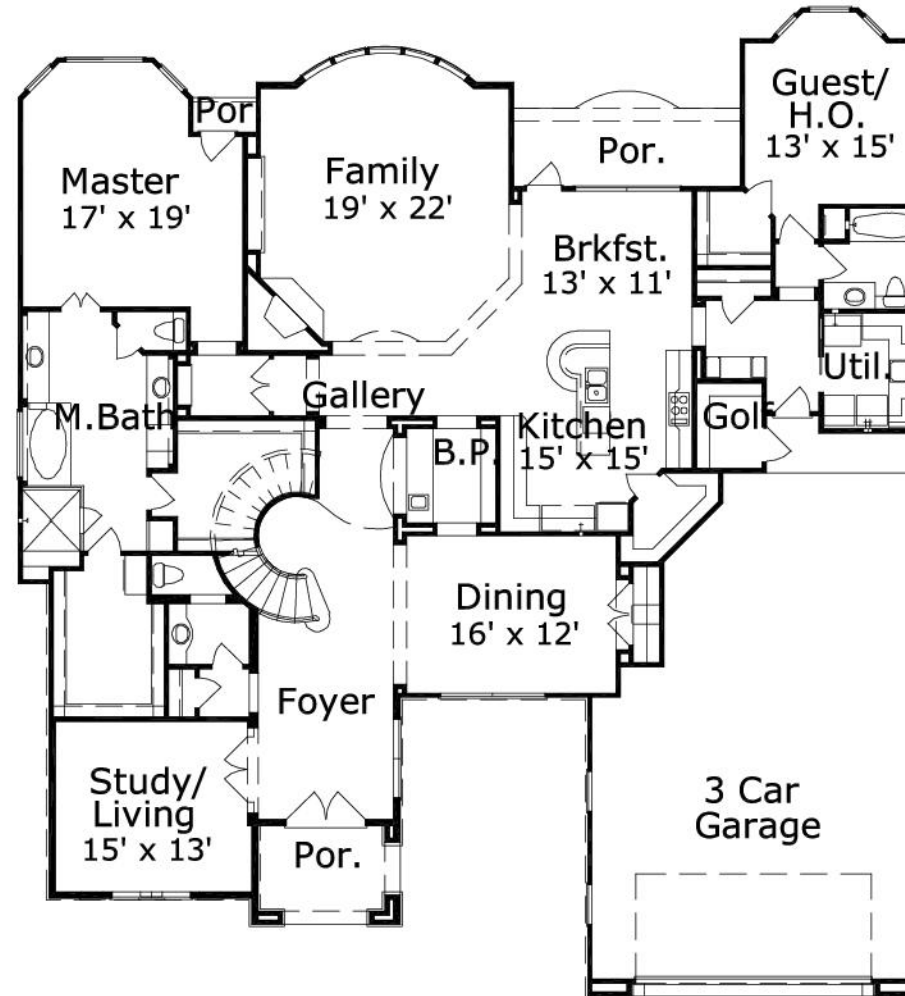

Liberty 5431 : Details

AS LOW AS \$250
FULLY CUSTOMIZABLE &
PROFESSIONALLY DESIGNED

| | |
|-------------------------------|---------------------------|
| Style | Mediterranean |
| Exterior Material | Stucco |
| Bedrooms | 6 |
| Bathrooms | 5 / 1 |
| Total Living Sq Ft | 5,431 |
| Total Covered Sq Ft | 6,791 |
| Dimensions (w x d x h) | 68' 10" x 75' 6" x 34' 2" |

| | First Floor | Other Floors | Other Features | |
|-----------------------|-------------|--------------|----------------|-------|
| Square Footage | 3,110 | 2,321 | Butler Pantry | Foyer |
| Master Bedroom | X | | | |
| Dining Room | X | | | |
| Living Room | X | | | |
| Family Room | X | | | |
| Game Room | | X | | |
| Study | X | | | |
| Guest Room | | X | | |
| Home Theater | | X | | |

Garage(s) 3 car, Front Load, Straight In
Stairs Spiral

Liberty 5431 : Front Elevation

Liberty 5431 : Floor 1

Liberty 5431 : Floor 2