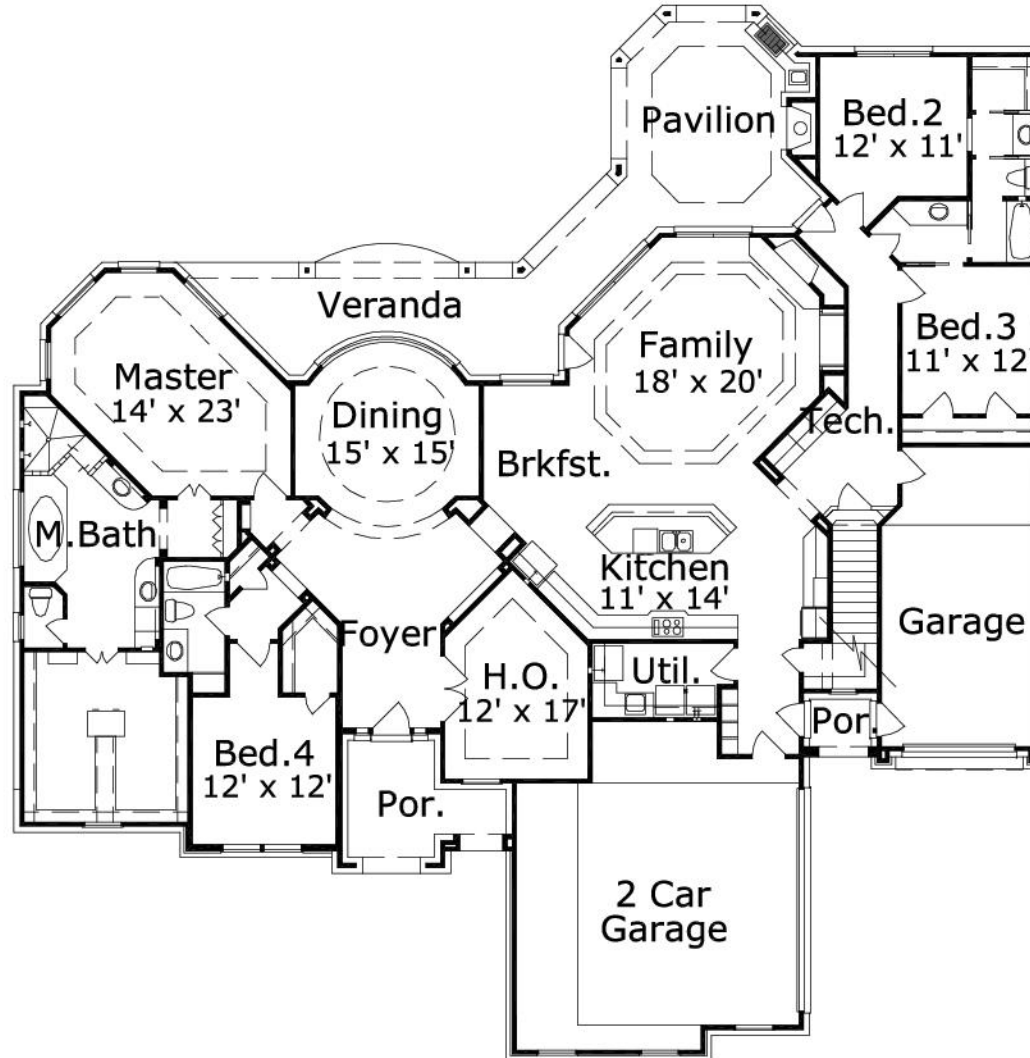

Alenzo 3802 : Details

AS LOW AS \$250
FULLY CUSTOMIZABLE &
PROFESSIONALLY DESIGNED

Style	Country French
Exterior Material	Stone & Stucco
Bedrooms	4
Bathrooms	4 / 0
Total Living Sq Ft	3,802
Total Covered Sq Ft	5,467
Dimensions (w x d x h)	84' 0" x 85' 8" x 28' 4"

	First Floor	Other Floors	Other Features	
Square Footage	3,309	493	Cov'd. Pavilion	Foyer
Master Bedroom	X		Theater/Media	
Dining Room	X			
Living Room	X			
Family Room	X			
Game Room		X		
Study	X			
Guest Room	X			
Home Theater		X		

Garage(s) 3 car, Front Load, Split
Stairs Curved

Alenzo 3802 : Front Elevation

Alenzo 3802 : Floor 1

Alenzo 3802 : Floor 2