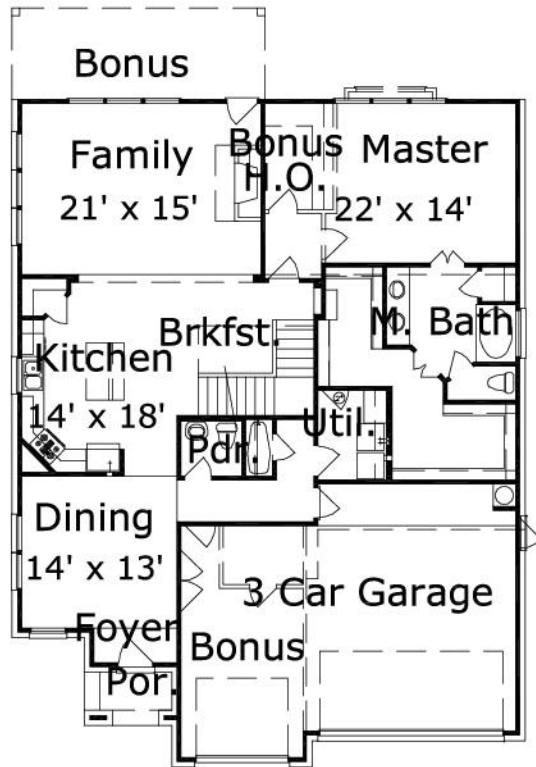

Samrose 2880.1 : Details

AS LOW AS \$250
FULLY CUSTOMIZABLE &
PROFESSIONALLY DESIGNED

Style	Traditional
Exterior Material	Brick
Bedrooms	4
Bathrooms	2 / 1
Total Living Sq Ft	2,880
Total Covered Sq Ft	3,589
Dimensions (w x d x h)	45' 0" x 58' 6" x 26' 10"

	First Floor	Other Floors	Other Features	
Square Footage	1,780	1,100	Cov'd. Rear Porch	Foyer
Master Bedroom	X		Theater/Media	
Dining Room	X			
Living Room	X			
Family Room	X			
Game Room	X			
Study	X			
Guest Room	X			
Home Theater		X		

Garage(s) 2 car, Front Load, Straight In
Stairs

Samrose 2880.1 : Front Elevation

Samrose 2880.1 : Floor 1

Samrose 2880.1 : Floor 2