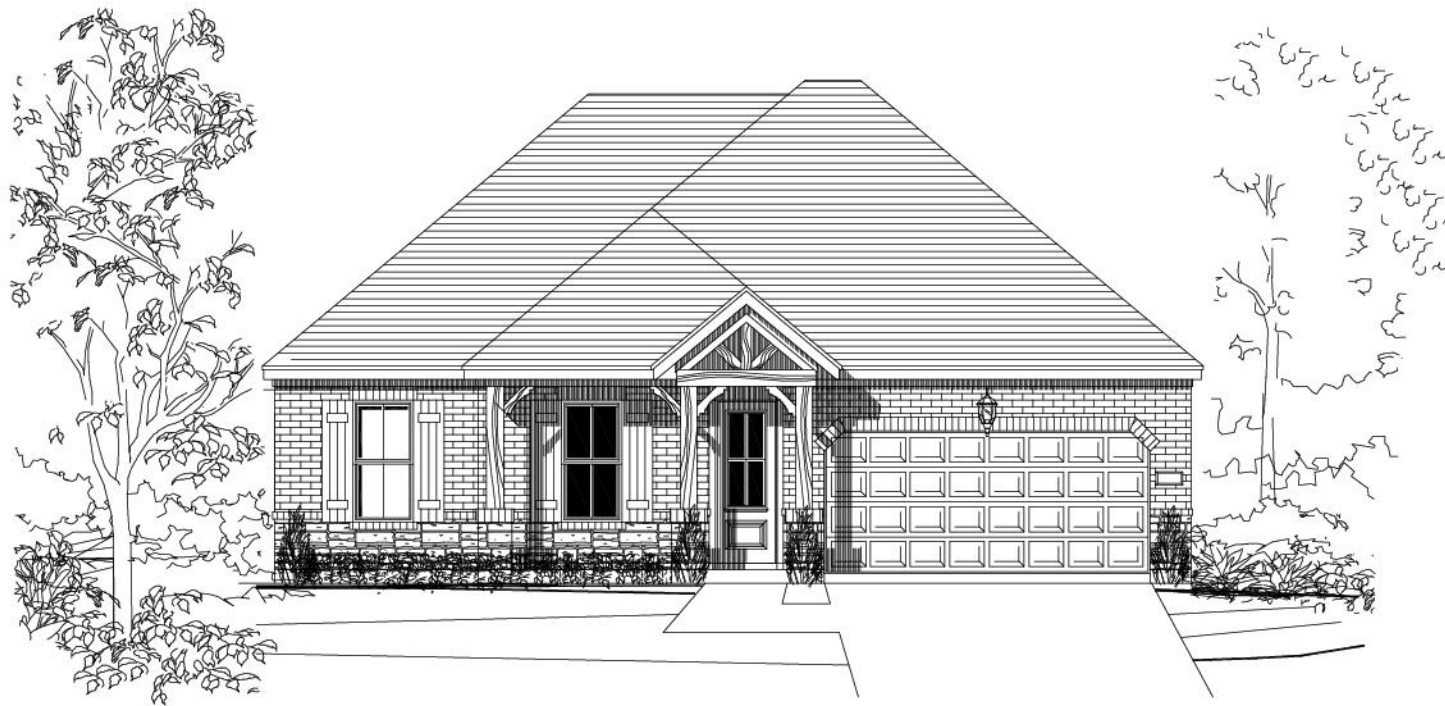

Campden 1857.3 : Details

AS LOW AS \$250
FULLY CUSTOMIZABLE &
PROFESSIONALLY DESIGNED

Style	Craftsman
Exterior Material	Brick
Bedrooms	4
Bathrooms	2 / 0
Total Living Sq Ft	1,857
Total Covered Sq Ft	2,385
Dimensions (w x d x h)	45' 0" x 57' 6" x 23' 3"

	First Floor	Other Floors	Other Features	
Square Footage	1,857	0	Cov'd. Rear Porch	Foyer
Master Bedroom	X			
Dining Room	X			
Living Room	X			
Family Room	X			
Study	X			
Guest Room	X			

Garage(s) 2 car, Front Load, Straight In
Stairs

Campden 1857.3 : Front Elevation

Campden 1857.3 : Floor 1