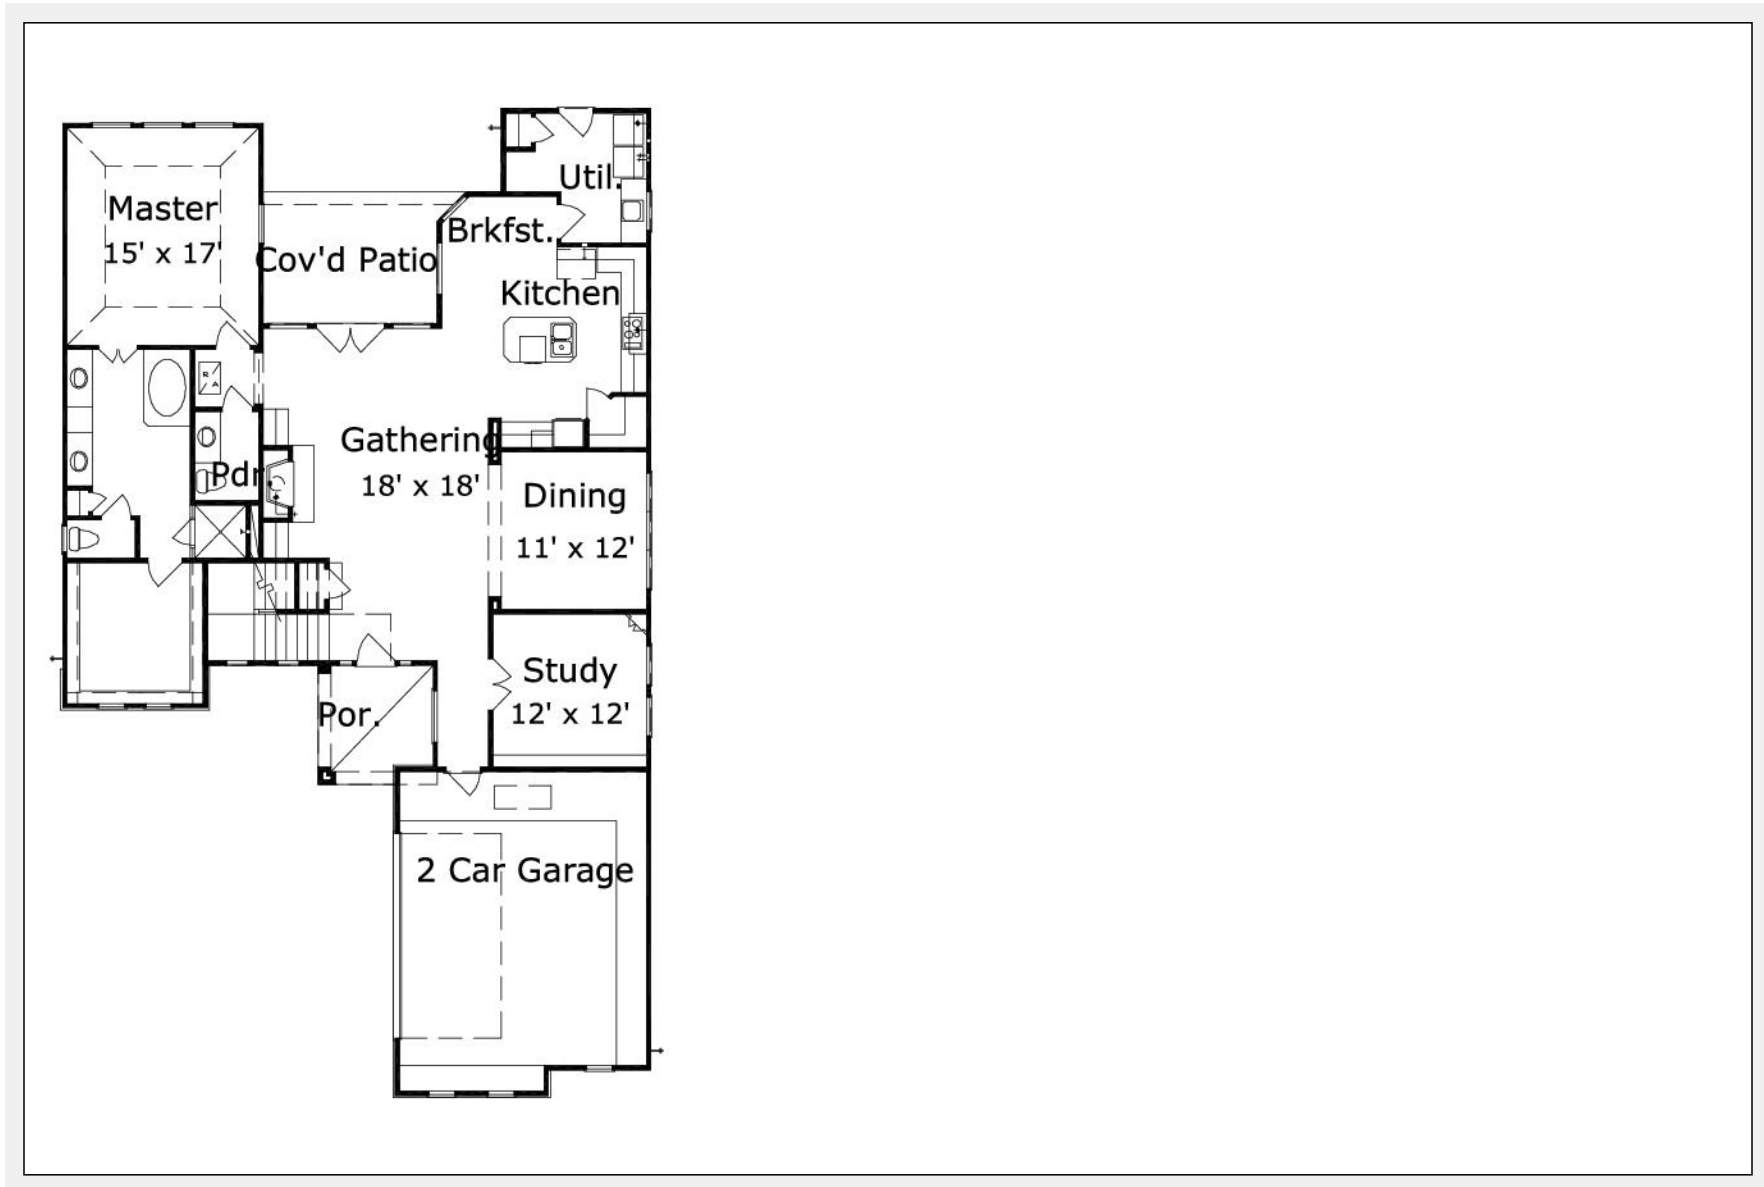

Wyndham 3139 : Details

AS LOW AS \$250
FULLY CUSTOMIZABLE &
PROFESSIONALLY DESIGNED

| | |
|-------------------------------|--------------------------|
| Style | Tuscan |
| Exterior Material | Stucco & Cultured Stone |
| Bedrooms | 4 |
| Bathrooms | 3 / 1 |
| Total Living Sq Ft | 3,139 |
| Total Covered Sq Ft | 3,855 |
| Dimensions (w x d x h) | 46' 0" x 77' 2" x 37' 4" |

| | First Floor | Other Floors | Other Features | |
|-----------------------|---------------------------------------|--------------|--------------------|-------------------|
| Square Footage | 1,897 | 1,242 | Cov'd. Front Porch | Cov'd. Rear Porch |
| Master Bedroom | X | | Master Down | |
| Dining Room | X | | | |
| Family Room | X | | | |
| Game Room | X | | | |
| Study | X | | | |
| Garage(s) | 2 car, Side Load, Swing (Side Facing) | | | |
| Stairs | Standard | | | |

Wyndham 3139 : Front Elevation

Wyndham 3139 : Floor 1

Wyndham 3139 : Floor 2