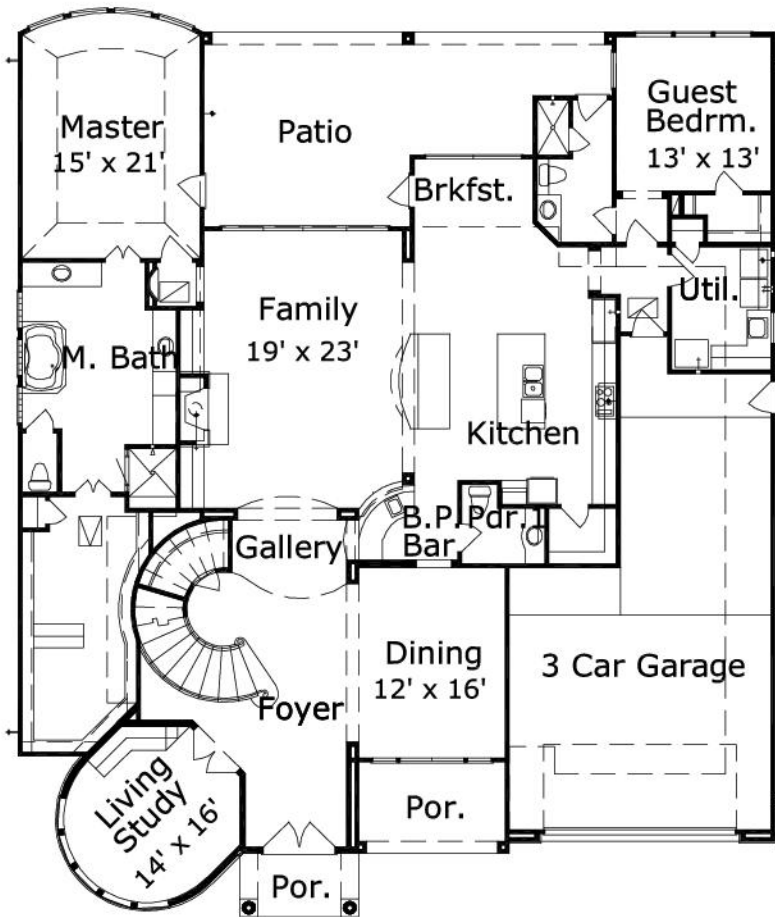

Arabella 4518 : Details

AS LOW AS \$250
FULLY CUSTOMIZABLE &
PROFESSIONALLY DESIGNED

Style	Mediterranean/Tuscan
Exterior Material	Stucco & Cultured Stone
Bedrooms	4
Bathrooms	3 / 1
Total Living Sq Ft	4,518
Total Covered Sq Ft	6,546
Dimensions (w x d x h)	63' 8" x 76' 4" x 31' 0"

	First Floor	Other Floors	Other Features	
Square Footage	3,147	1,371	Butler Pantry	Cov'd. Front Porch
Master Bedroom	X		Cov'd. Rear Porch	Ext. Balcony
Dining Room	X		Foyer	Gallery
Family Room	X		Master Down	
Game Room		X		
Study	X			
Garage(s)	3 car, Front Load, Straight In			
Stairs	Curved			

Arabella 4518 : Front Elevation

Arabella 4518 : Floor 1

Arabella 4518 : Floor 2