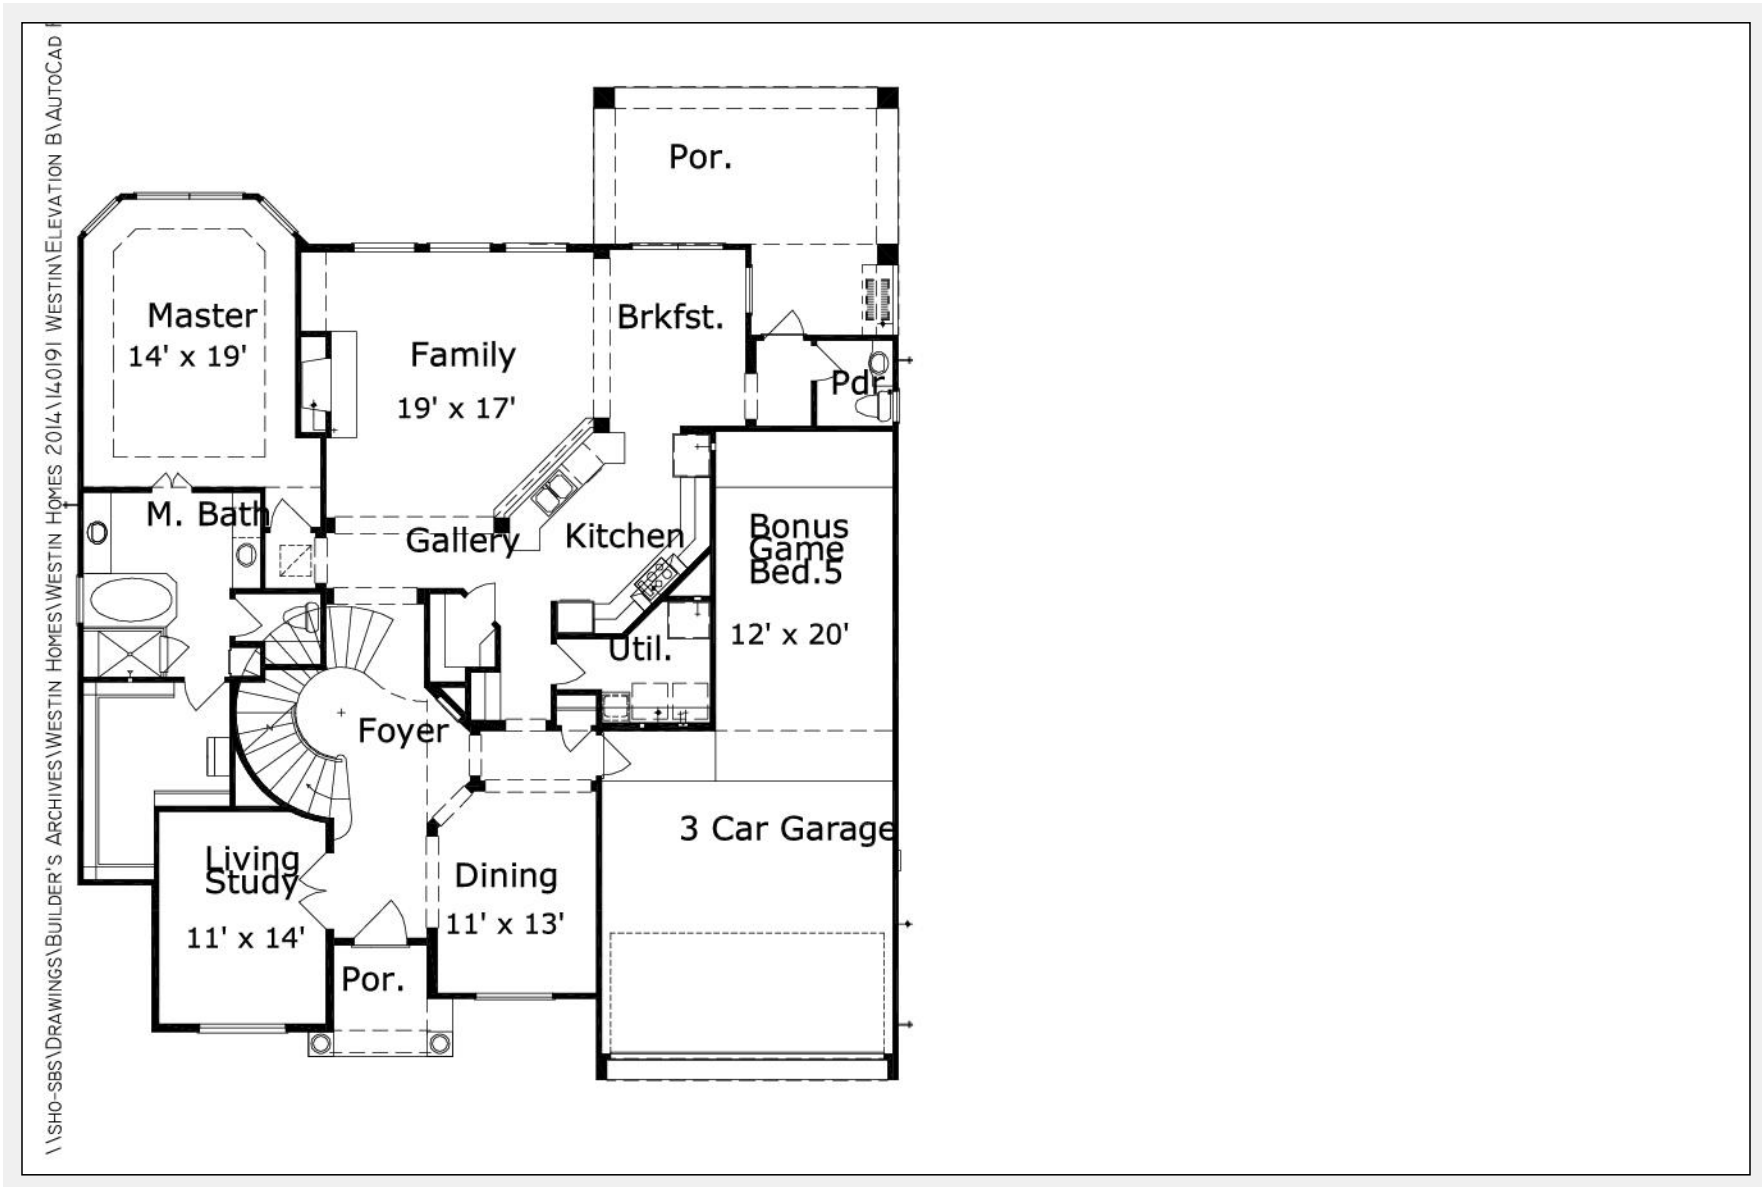

Andreas 3444.2 : Details

AS LOW AS \$250
FULLY CUSTOMIZABLE &
PROFESSIONALLY DESIGNED

Style	Traditional
Exterior Material	Stucco
Bedrooms	4
Bathrooms	3 / 1
Total Living Sq Ft	3,444
Total Covered Sq Ft	4,443
Dimensions (w x d x h)	54' 0" x 65' 4" x 32' 6"

	First Floor	Other Floors	Other Features	
Square Footage	2,052	1,392	Butler Pantry	Cov'd. Front Porch
Master Bedroom	X		Cov'd. Rear Porch	Foyer
Dining Room	X		Gallery	Theater/Media
Living Room	X			
Family Room	X			
Study	X			
Home Theater		X		

Garage(s) 3 car, Front Load, Straight In
Stairs Curved

Andreas 3444.2 : Front Elevation

Andreas 3444.2 : Floor 1

Andreas 3444.2 : Floor 2