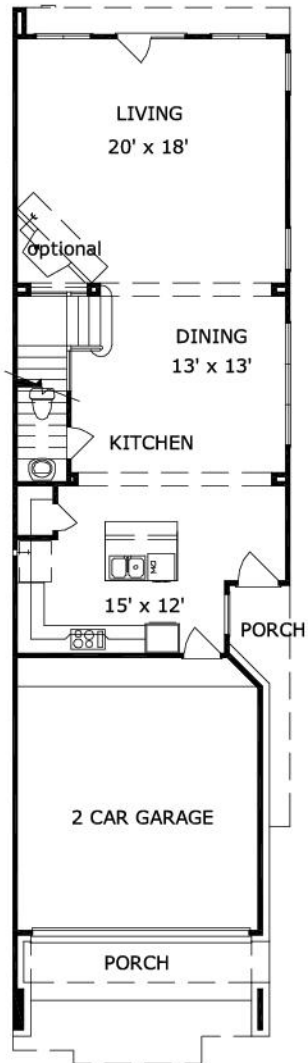

Athens 2422.2 : Details

AS LOW AS \$250
FULLY CUSTOMIZABLE &
PROFESSIONALLY DESIGNED

Style	Craftsman/Victorian
Exterior Material	Brick & Siding
Bedrooms	3
Bathrooms	2 / 1
Total Living Sq Ft	2,422
Total Covered Sq Ft	2,908
Dimensions (w x d x h)	20' 6" x 76' 0" x 27' 4"

	First Floor	Other Floors	Other Features	
Square Footage	922	1,500	Foyer	Master Up
Master Bedroom		X		
Dining Room	X			
Living Room	X			
Family Room	X			
Guest Room		X		

Garage(s) 2 car, Front Load, Straight In
Stairs

Athens 2422.2 : Front Elevation

Athens 2422.2 : Floor 1

Athens 2422.2 : Floor 2