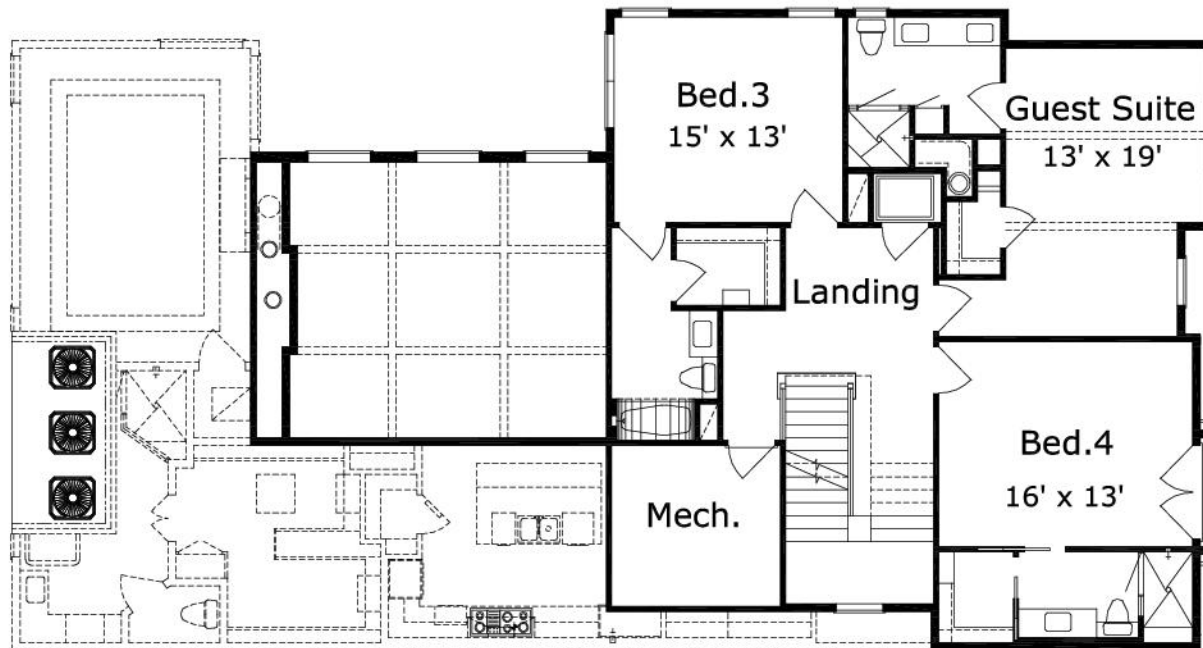

Lyric 4189 : Details

Style	French
Exterior Material	Stone & Stucco
Bedrooms	4
Bathrooms	5 / 1
Total Living Sq Ft	4,189
Total Covered Sq Ft	5,406
Dimensions (w x d x h)	41' 2" x 77' 2" x 45' 11"

AS LOW AS \$250
FULLY CUSTOMIZABLE &
PROFESSIONALLY DESIGNED

	First Floor	Other Floors	Other Features	
Square Footage	2,133	2,056	Bar	Courtyard
Master Bedroom		X	Cov'd. Pavilion	Foyer
Dining Room		X	Roof Terrace	
Living Room		X		
Family Room		X		
Game Room		X		
Study	X			
Guest Room		X		

Garage(s) 2 car, Front Load, Straight In
Stairs

Lyric 4189 : Front Elevation

Lyric 4189 : Floor 1

Lyric 4189 : Floor 2

Lyric 4189 : Floor 3