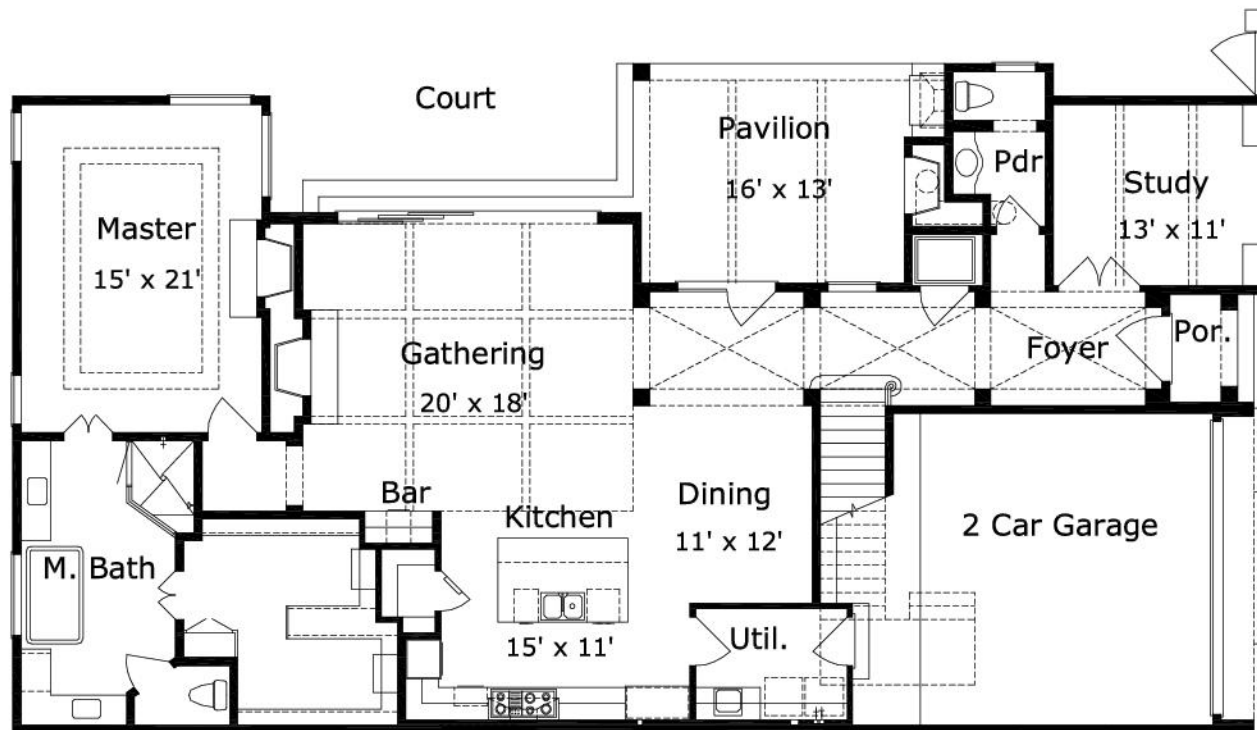

Lyric 4189 : Details

Style	French
Exterior Material	Stone & Stucco
Bedrooms	4
Bathrooms	5 / 1
Total Living Sq Ft	4,189
Total Covered Sq Ft	5,406
Dimensions (w x d x h)	41' 2" x 77' 2" x 45' 11"

AS LOW AS \$250
FULLY CUSTOMIZABLE &
PROFESSIONALLY DESIGNED

	First Floor	Other Floors	Other Features	
Square Footage	2,133	2,056	Bar	Courtyard
Master Bedroom		X	Cov'd. Pavilion	Foyer
Dining Room		X	Roof Terrace	
Living Room		X		
Family Room		X		
Game Room		X		
Study	X			
Guest Room		X		

Garage(s) 2 car, Front Load, Straight In
Stairs

Lyric 4189 : Front Elevation

Lyric 4189 : Floor 1

Lyric 4189 : Floor 2

Lyric 4189 : Floor 3