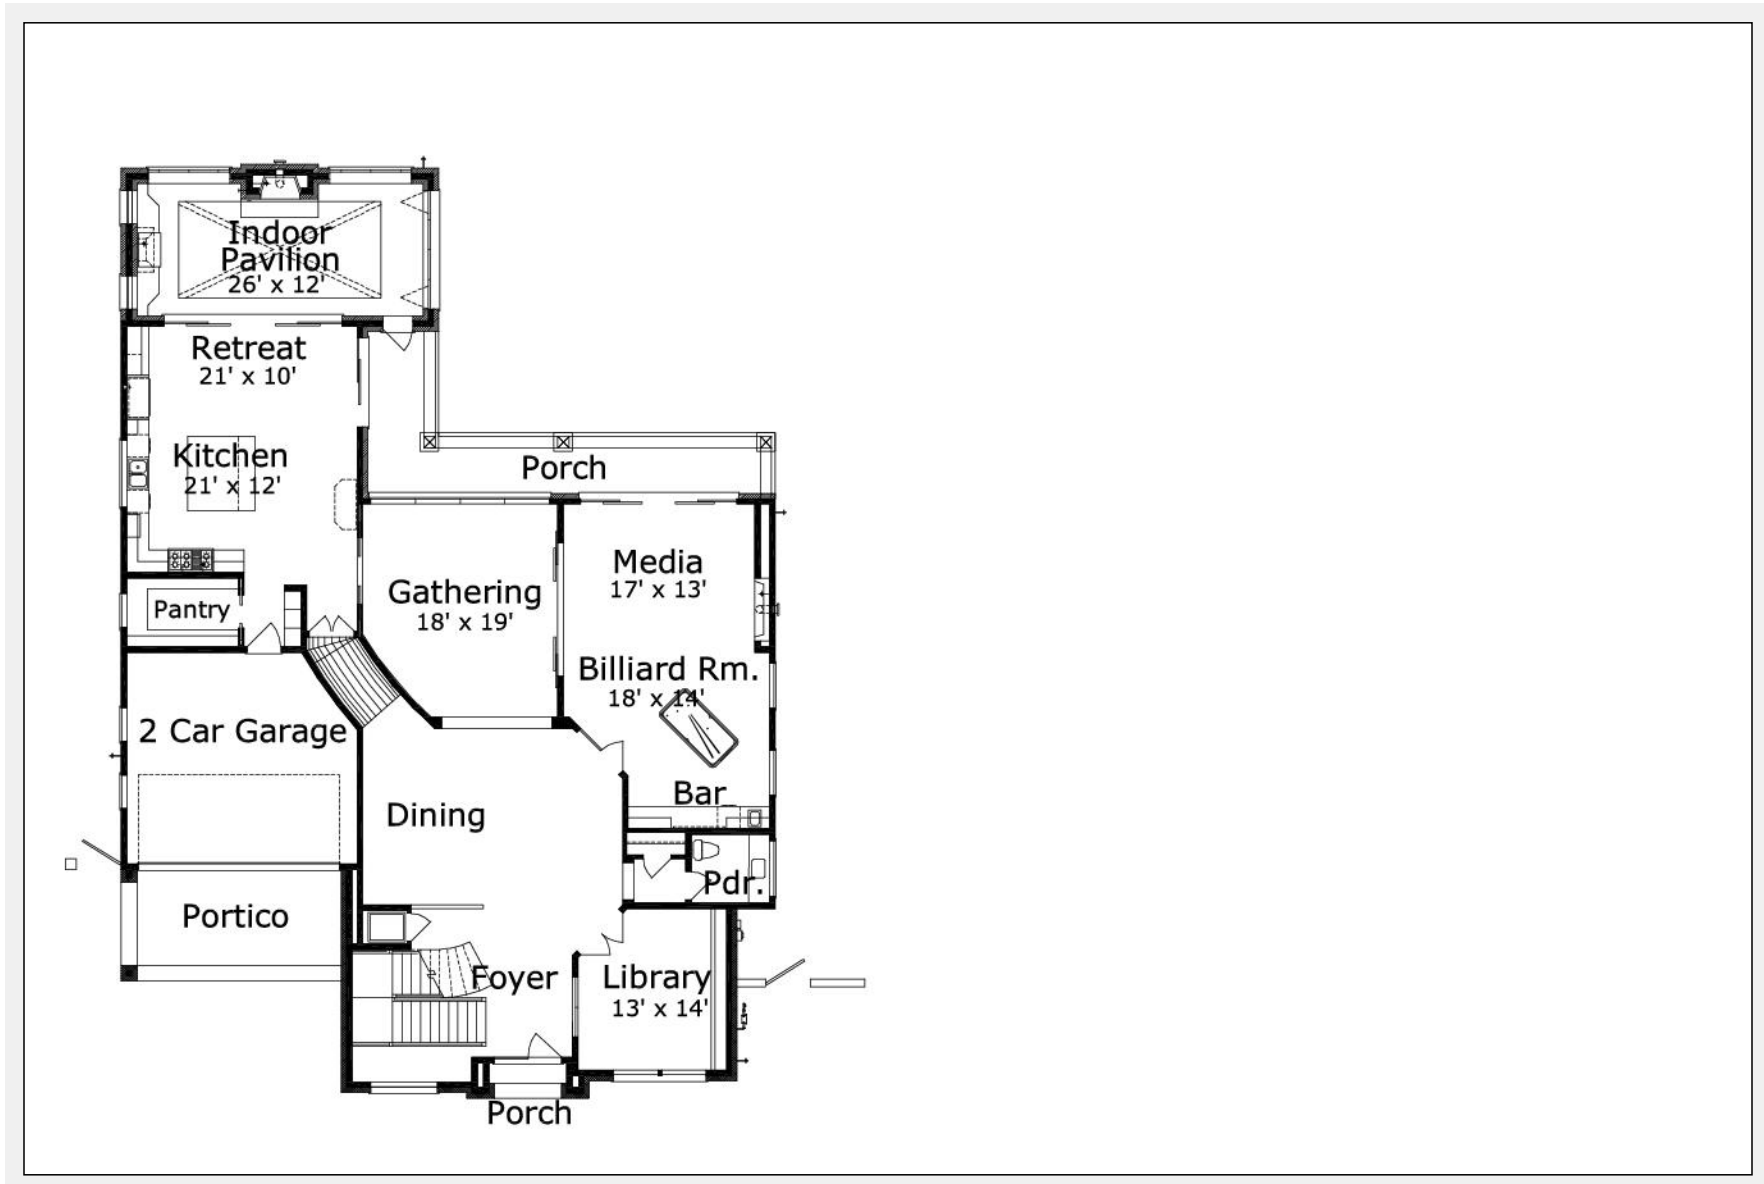

Brightwood 5522 : Details

AS LOW AS \$250
FULLY CUSTOMIZABLE &
PROFESSIONALLY DESIGNED

Style	Country French
Exterior Material	Brick
Bedrooms	4
Bathrooms	4 / 1
Total Living Sq Ft	5,522
Total Covered Sq Ft	6,391
Dimensions (w x d x h)	58' 8" x 83' 9" x 32' 0"

	First Floor	Other Floors	Other Features	
Square Footage	2,635	2,500	Bar	Cov'd. Pavilion
Master Bedroom		X		
Dining Room	X			
Living Room	X			
Family Room	X			
Game Room		X		
Study	X			
Guest Room		X		

Garage(s) 2 car, Front Load, Straight In
Stairs

Brightwood 5522 : Front Elevation

Brightwood 5522 : Floor 1

Brightwood 5522 : Floor 2