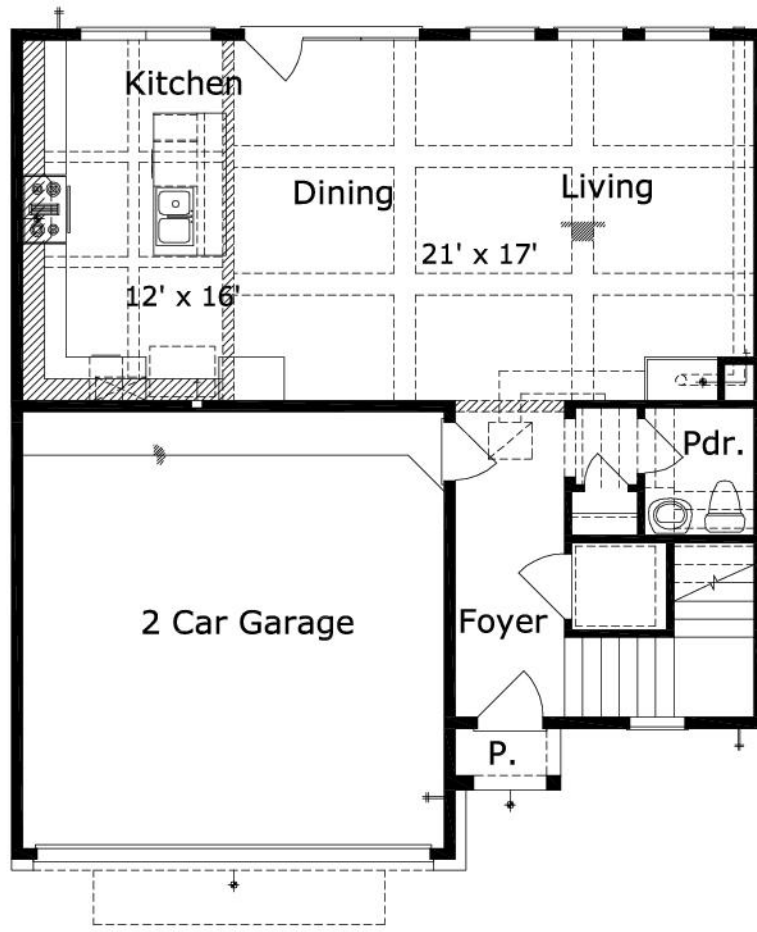

Notic 3036 : Floor 1