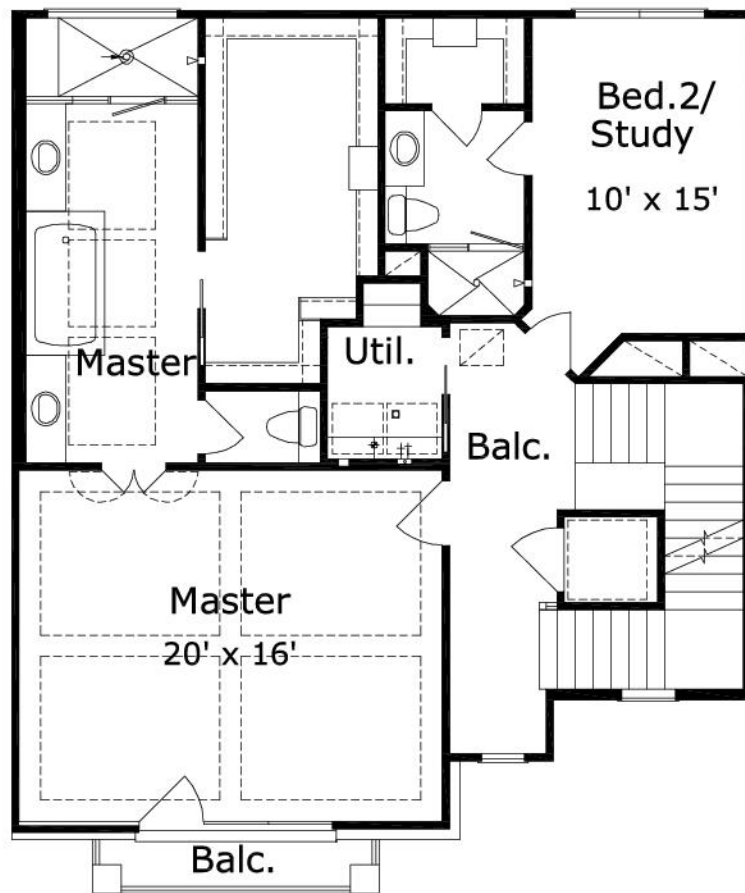

Notic 3036 : Floor 2