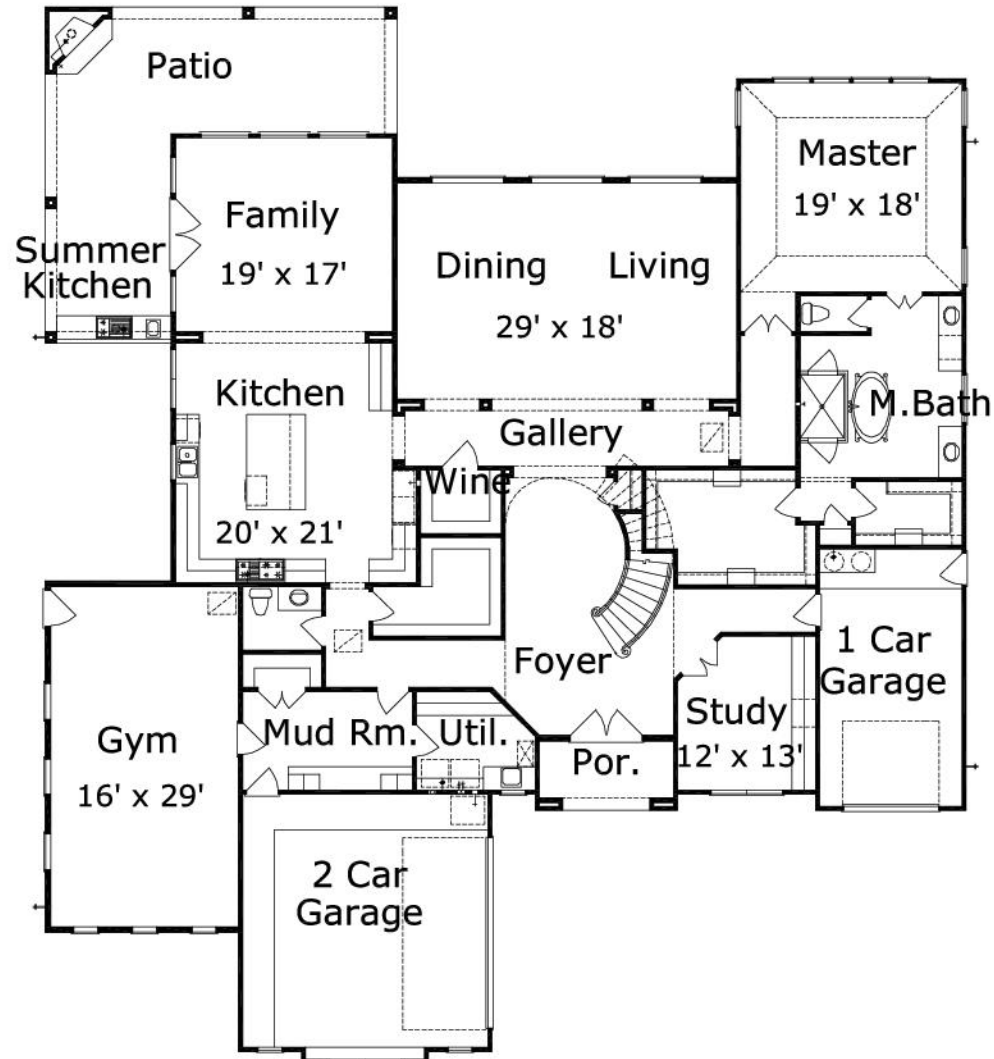

Milan 5685 : Details

Style	Mediterranean/Tuscan
Exterior Material	Stucco
Bedrooms	5
Bathrooms	3 / 1
Total Living Sq Ft	5,685
Total Covered Sq Ft	7,456
Dimensions (w x d x h)	77' 8" x 89' 0" x 32' 2"

AS LOW AS \$250
FULLY CUSTOMIZABLE &
PROFESSIONALLY DESIGNED

	First Floor	Other Floors	Other Features	
Square Footage	3,277	2,408	Cov'd. Rear Porch	Foyer
Master Bedroom	X		Gallery	Gym
Dining Room	X		Mud Room	
Living Room	X			
Family Room	X			
Study	X			
Guest Room		X		
Home Theater		X		

Garage(s) 3 car, Front Load, Split
Stairs

Milan 5685 : Front Elevation

Milan 5685 : Floor 1

Milan 5685 : Floor 2