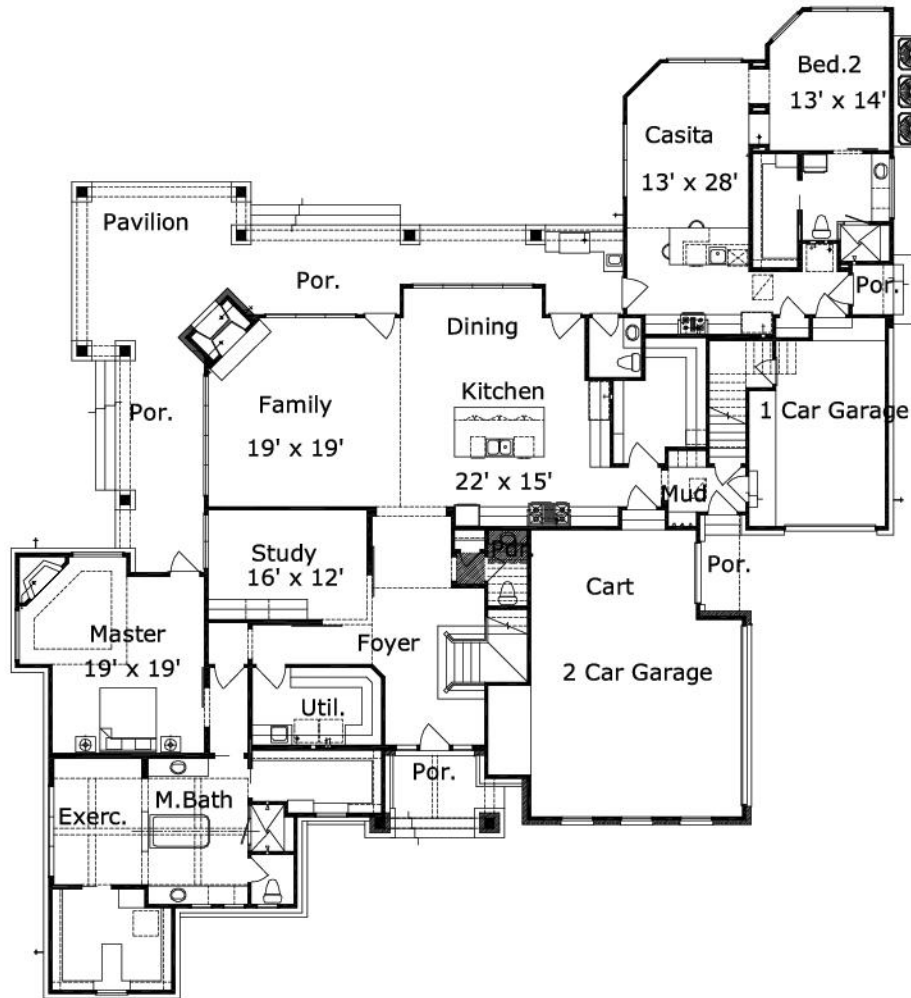

Dovetail 5491 : Floor 1