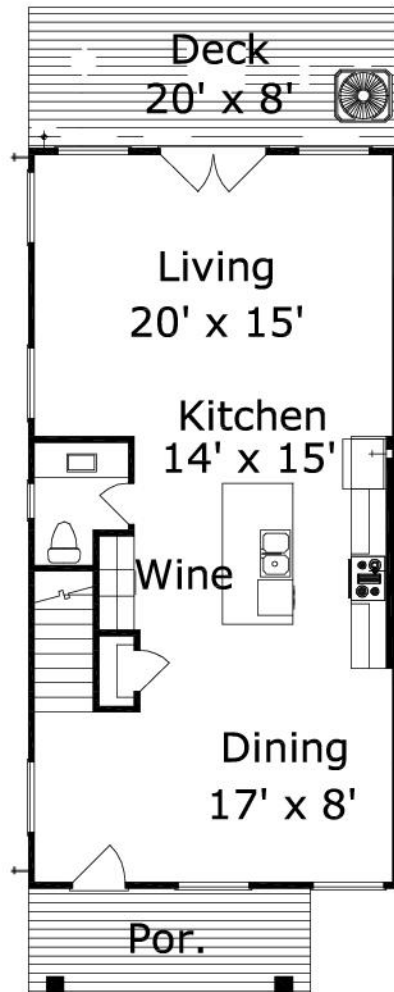

Chapman 1716 : Details

Style	Transitional
Exterior Material	Siding
Bedrooms	3
Bathrooms	2 / 1
Total Living Sq Ft	1,716
Total Covered Sq Ft	1,980
Dimensions (w x d x h)	21' 0" x 48' 0" x 28' 0"

AS LOW AS \$250
FULLY CUSTOMIZABLE &
PROFESSIONALLY DESIGNED

	First Floor	Other Floors	Other Features	
--	-------------	--------------	----------------	--

Square Footage	882	834	Cov'd. Front Porch	Wine Room
Master Bedroom		X		

Garage(s)	car, ,
Stairs	

Chapman 1716 : Front Elevation

Chapman 1716 : Floor 1

Chapman 1716 : Floor 2