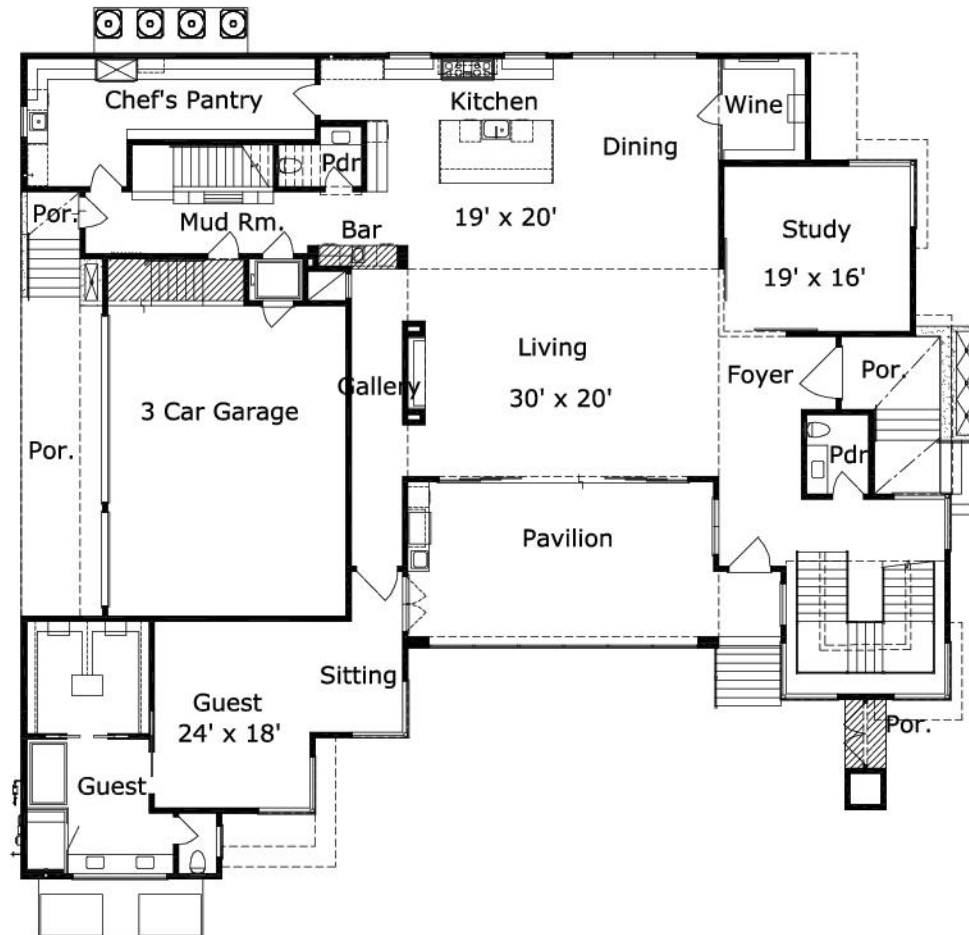

Buffalo 8043 : Details

AS LOW AS \$250
FULLY CUSTOMIZABLE &
PROFESSIONALLY DESIGNED

Style	Contemporary
Exterior Material	Stone & Stucco
Bedrooms	6
Bathrooms	6 / 3
Total Living Sq Ft	8,043
Total Covered Sq Ft	10,073
Dimensions (w x d x h)	79' 8" x 89' 8" x 36' 5"

	First Floor	Other Floors	Other Features	
Square Footage	3,943	4,100	Bar	Cov'd. Pavilion
Master Bedroom		X	Foyer	Gameroom
Dining Room	X		Int. Balcony	Master Up
Family Room	X		Mud Room	Wine Room
Game Room		X		
Study	X			
Guest Room	X			

Garage(s) 3 car, Side Load, Swing (Side Facing)
Stairs Standard

Buffalo 8043 : Front Elevation

Buffalo 8043 : Floor 1

Buffalo 8043 : Floor 2