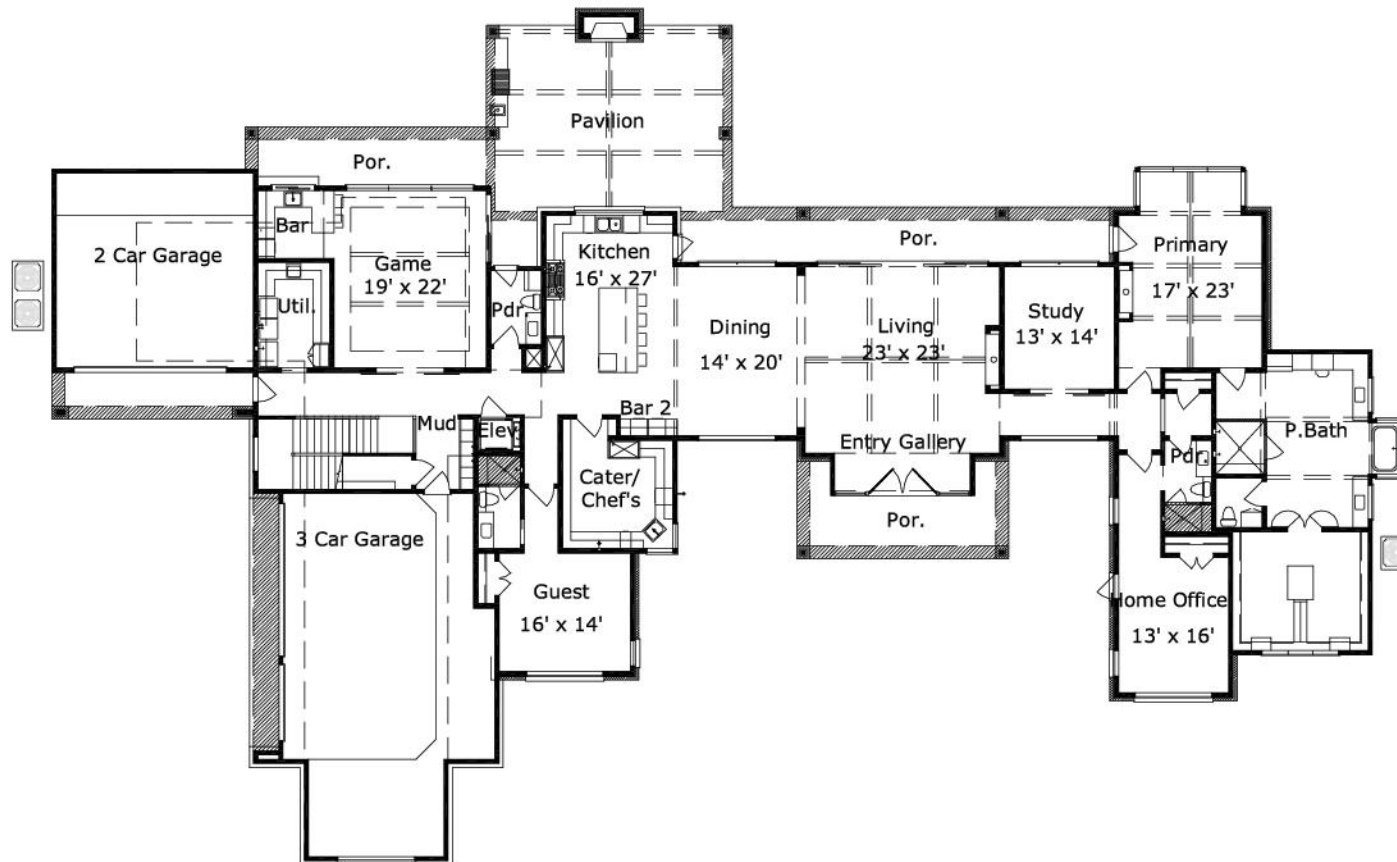

Emerie Arbor 6663 : Details

AS LOW AS \$250
FULLY CUSTOMIZABLE &
PROFESSIONALLY DESIGNED

Style	Farmhouse
Exterior Material	Stone & Siding
Bedrooms	5
Bathrooms	5 / 2
Total Living Sq Ft	6,663
Total Covered Sq Ft	9,942
Dimensions (w x d x h)	160' 0" x 101' 2" x 28' 10"

	First Floor	Other Floors	Other Features	
Square Footage	4,952	1,711	Cov'd. Pavilion	Elevator
Master Bedroom	X		Gallery	Gameroom
Dining Room	X		Landing	Loft
Living Room	X		Master w/Sitting	Mud Entry
Family Room	X		Outdoor Fireplace	Outdoor Kitchen
Game Room	X			
Study	X			
Guest Room	X			
Garage(s)	5 car, Any, Split			
Stairs	Standard			

Emerie Arbor 6663 : Front Elevation

Emerie Arbor 6663 : Floor 1

Emerie Arbor 6663 : Floor 2