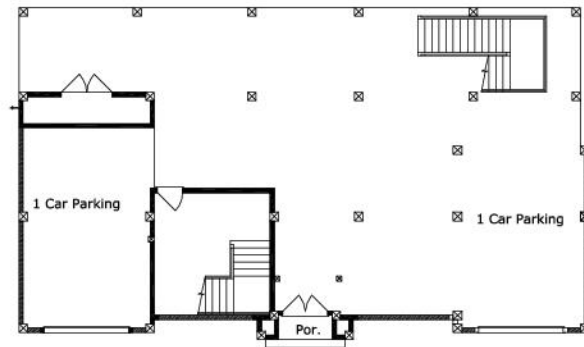

Muscatee 3656 : Details

AS LOW AS \$250
FULLY CUSTOMIZABLE &
PROFESSIONALLY DESIGNED

Style	Beach House/Coastal
Exterior Material	Siding
Bedrooms	4
Bathrooms	4 / 1
Total Living Sq Ft	3,656
Total Covered Sq Ft	6,412
Dimensions (w x d x h)	67' 4" x 39' 2" x 47' 2"

	First Floor	Other Floors	Other Features	
Square Footage	294	3,362	Cov'd. Terrace	Dock Side Veranda
Master Bedroom		X	Home Office	Loft
Dining Room		X	Master Up	
Living Room		X		
Family Room		X		
Study		X		
Guest Room		X		

Garage(s)	2 car, Front Load, Split
Stairs	Standard (2 flights)

Muscatee 3656 : Front Elevation

Muscatee 3656 : Floor 1

Muscatee 3656 : Floor 2

Muscatee 3656 : Floor 3